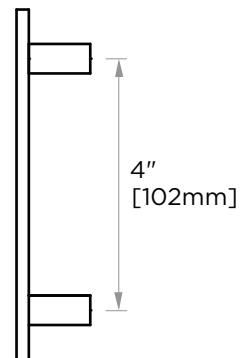

MILAN COLLECTION CABINET PULLS 4" 254704

PRODUCT NAME: CABINET PULLS 4"

PRODUCT CODE: 254704

MATERIAL: All-brass construction

KEY FEATURES: Contemporary design. Clean linear statement combined with engineered curves.

NOTE: Dimensions and specifications are subject to change without notice.