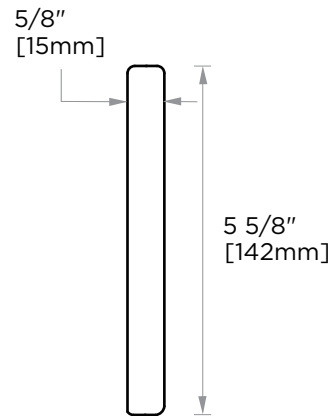

MILAN COLLECTION CABINET PULLS 4" 254704

PRODUCT NAME: CABINET PULLS 4"

PRODUCT CODE: 254704

MATERIAL: All-brass construction

KEY FEATURES: Contemporary design. Clean linear statement combined with engineered curves.

NOTE: Dimensions and specifications are subject to change without notice.