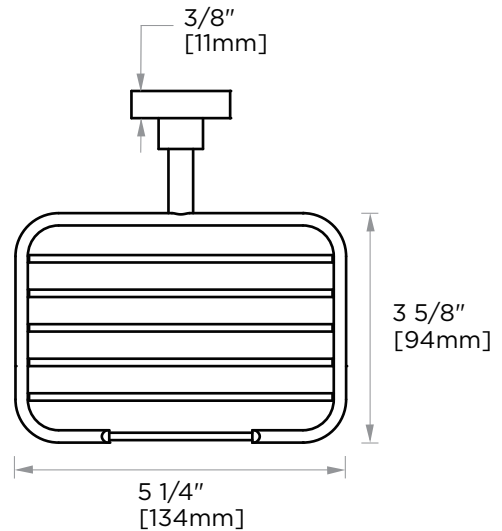

## OSLO COLLECTION SOAP BASKET 144600

**PRODUCT NAME:** SOAP BASKET

**PRODUCT CODE:** 144600

**MATERIAL:** All-brass construction

**KEY FEATURES:** Contemporary design.  
Round minimalist look.

**STOCKED FINISHES:**

NOTE: Dimensions and specifications are subject to change without notice.