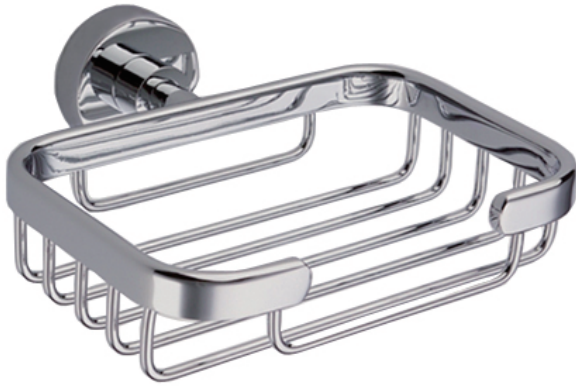

## OSLO COLLECTION SOAP BASKET 144600

**PRODUCT NAME:** SOAP BASKET

**PRODUCT CODE:** 144600

**MATERIAL:** All-brass construction

**KEY FEATURES:** Contemporary design.  
Round minimalist look.

**STOCKED FINISHES:**