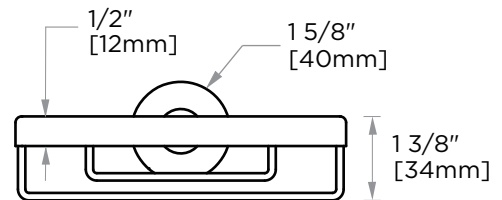

## OSLO COLLECTION SOAP BASKET 144600

**PRODUCT NAME:** SOAP BASKET

**PRODUCT CODE:** 144600

**MATERIAL:** All-brass construction

**KEY FEATURES:** Contemporary design.  
Round minimalist look.

**STOCKED FINISHES:**

NOTE: Dimensions and specifications are subject to change without notice.