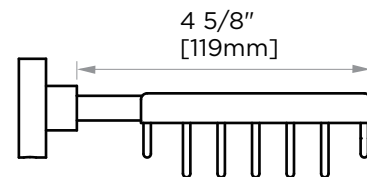

NOTE: Dimensions and specifications are subject to change without notice.