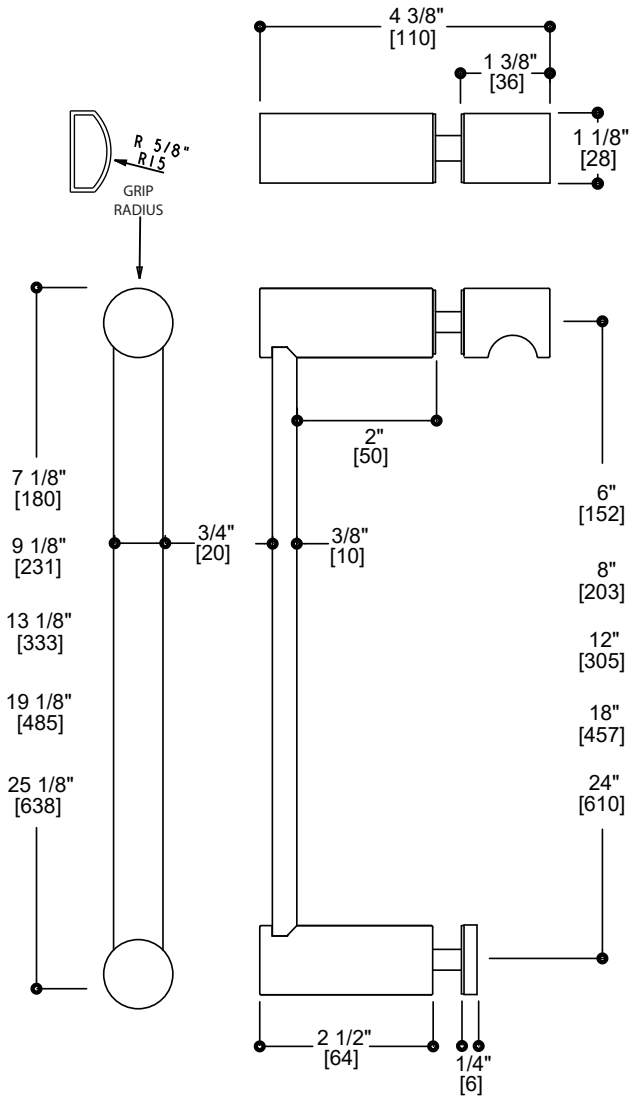

## PORTO COLLECTION SHOWER DOOR KNOB - KNOB ONLY 1377503

\*Purchase Single Shower Door Handle To Pair With: 1377508, 1377512, 1377518, 1377524

**PRODUCT NAME:** PORTO SHOWER DOOR KNOB - KNOB ONLY

**PRODUCT CODE:** 1377503

**WARRANTY:**  
Lifetime Limited (Residential Use)  
One Year (Commercial Use)

**GLASS INFO**

Glass Hole Diameter : 3/8" / 10mm  
 Glass Hole C - C Distance 6" : 6" / 152mm  
 Glass Hole C - C Distance 8" : 8" / 203mm  
 Glass Hole C - C Distance 12" : 12" / 305mm  
 Glass Hole C - C Distance 18" : 18" / 457mm  
 Glass Hole C - C Distance 24" : 24" / 610mm  
 Glass Hole C - C Distance 30" : 30" / 762mm  
 Glass Thickness : 10-12mm