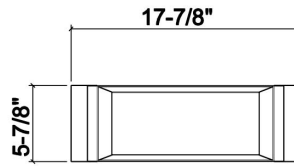

205327 | BIN

STAINLESS STEEL SINK ACCESSORY

Specifications

Model	205327
Collection	Bin
Compatible bowl dimension (front-to-back)	17"
Overall dimensions	6" × 17 7/8" × 4 1/4"

Warranty

Home Refinements offers a 1-YEAR LIMITED WARRANTY following the purchase date for all mobile parts, options and accessories against defects of material and workmanship. This warranty is limited to defects or damages resulting from a normal residential use. For further details on our product warranty, please refer to our catalog or Web site.