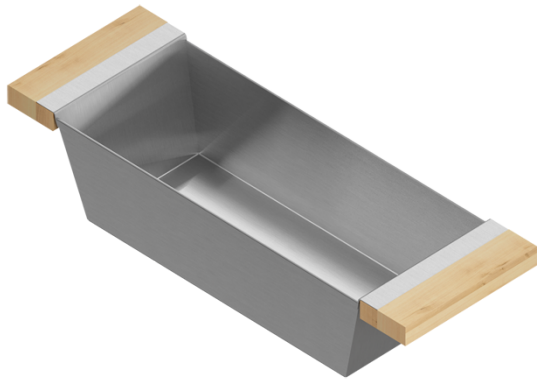

205327 | BIN

STAINLESS STEEL SINK ACCESSORY

Specifications

Model	205327
Collection	Bin
Compatible bowl dimension (front-to-back)	17"
Overall dimensions	6" × 17 7/8" × 4 1/4"

Warranty

Home Refinements offers a 1-YEAR LIMITED WARRANTY following the purchase date for all mobile parts, options and accessories against defects of material and workmanship. This warranty is limited to defects or damages resulting from a normal residential use. For further details on our product warranty, please refer to our catalog or Web site.

Features

- Can be used on top of sink to create extra workspace or on countertop
- Ideal to prepare or to serve food
- Innovative and functional design to match with other standard Home Refinements accessories
- 100% premium hard rock maple or walnut handles for high quality and durability
- Rubber-tipped footings for better stability and protection
- 304 series stainless steel (18/10)
- Elegant no. 4 brushed finish that matches the appliances