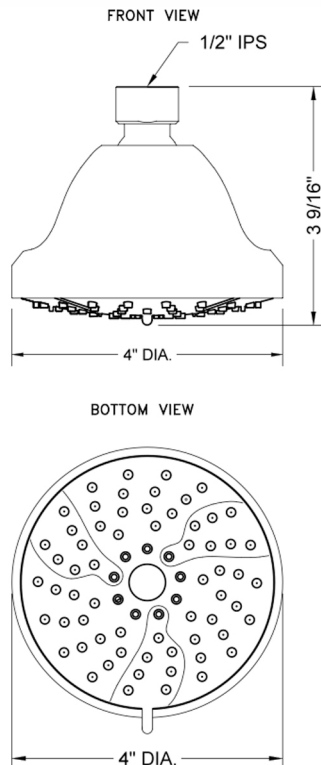

# SHOWERALL® 4 Function Showerhead with JX7® Technology with Pause Control- 1.75 GPM

**Model #: S163-1.75-**

## FEATURES:

- 4" diameter showerhead with pause control to conserve water
- Pause control is not a positive shut-off
- 1/2" IPS adjustable brass ball joint to adjust angle of showerhead
- Currently available in: PCH, SN only
- Available flow rates: 2.5, 2.0, 1.75 & 1.5 GPM
- 2.0 GPM—WaterSense approved

## SPECIFICATION DRAWING: