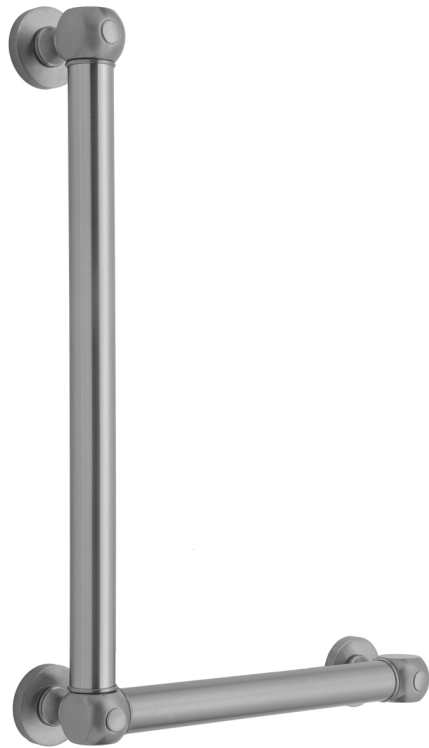

G70 32H x 12W 90° Right Hand Grab Bar

Model #: **G70-32H-12W-RH-**

FEATURES:

- ADA compliant when properly installed
- All brass construction, fully polished & plated
- All grab bars can be custom sized. Contact JACLO for pricing & availability
- Optional handshower sliders and toilet paper/wash cloth holders can be added only upon initial order
- Grab bars over 32" REQUIRE a middle post

AVAILABLE FINISHES:

Polished Chrome (PCH)	Satin Chrome (SC)	Bronze Umber (BU)
Satin Nickel (SN)	Pewter (PEW)	Caramel Bronze (CB)
Polished Nickel (PN)	Antique Brass (AB)	Antique Copper (ACU)
Oil-Rubbed Bronze (ORB)	Polished Brass (PB)	Polished Copper (PCU)
Vintage Bronze (VB)	Satin Brass (SB)	Rose Gold (RG)
Matte Black (MBK)	Satin Gold (SG)	Polished Gold (PG)
Black Nickel (BKN)	Bombay Gold (BG)	Jewelers Gold (JG)
Europa Bronze (EB)	White (WH)	Sedona Beige (SDB)
Tristan Brass (TB)	Unlacquered Brass (ULB)	Satin Cooper (SCU)

SPECIFICATION DRAWING:

BRASS LUXURY GRAB BAR			
PART #	DESCRIPTION	A H	B W
G70-12H-12W	CENTER TO CENTER	12"	12"
G70-12H-16W	CENTER TO CENTER	12"	16"
G70-12H-24W	CENTER TO CENTER	12"	24"
G70-12H-32W	CENTER TO CENTER	12"	32"
G70-16H-12W	CENTER TO CENTER	16"	12"
G70-16H-16W	CENTER TO CENTER	16"	16"
G70-16H-24W	CENTER TO CENTER	16"	24"
G70-16H-32W	CENTER TO CENTER	16"	32"
G70-24H-12W	CENTER TO CENTER	24"	12"
G70-24H-16W	CENTER TO CENTER	24"	16"
G70-24H-24W	CENTER TO CENTER	24"	24"
G70-24H-32W	CENTER TO CENTER	24"	32"
G70-32H-12W	CENTER TO CENTER	32"	12"
G70-32H-16W	CENTER TO CENTER	32"	16"
G70-32H-24W	CENTER TO CENTER	32"	24"
G70-32H-32W	CENTER TO CENTER	32"	32"