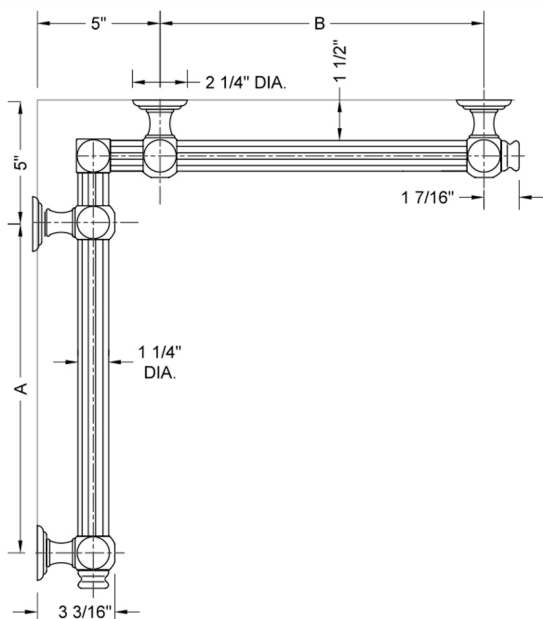

## G61 36" x 36" Inside Corner Grab Bar

Model #: **G61-36-36-IC-**

### FEATURES:

- ADA compliant when properly installed
- All brass construction, fully polished & plated
- All grab bars can be custom sized. Contact JACLO for pricing & availability
- Optional handshower sliders and toilet paper/wash cloth holders can be added only upon initial order
- Grab bars over 32" REQUIRE a middle post

### SPECIFICATION DRAWING:

BRASS LUXURY GRAB BAR							
PART. #	DESCRIPTION	A	B	PART. #	DESCRIPTION	A	B
G61-12-12-IC	CENTER OF POST	12"	12"	G61-24-36-IC	CENTER OF POST	24"	36"
G61-12-16-IC	CENTER OF POST	12"	16"	G61-24-48-IC	CENTER OF POST	24"	48"
G61-12-24-IC	CENTER OF POST	12"	24"	G61-24-60-IC	CENTER OF POST	24"	60"
G61-12-32-IC	CENTER OF POST	12"	32"				
G61-12-36-IC	CENTER OF POST	12"	36"	G61-32-32-IC	CENTER OF POST	32"	32"
G61-12-48-IC	CENTER OF POST	12"	48"	G61-32-36-IC	CENTER OF POST	32"	36"
G61-12-60-IC	CENTER OF POST	12"	60"	G61-32-48-IC	CENTER OF POST	32"	48"
				G61-32-60-IC	CENTER OF POST	32"	60"
G61-16-16-IC	CENTER OF POST	16"	16"				
G61-16-24-IC	CENTER OF POST	16"	24"	G61-36-36-IC	CENTER OF POST	36"	36"
G61-16-32-IC	CENTER OF POST	16"	32"	G61-36-48-IC	CENTER OF POST	36"	48"
				G61-36-60-IC	CENTER OF POST	36"	60"
G61-16-36-IC	CENTER OF POST	16"	36"				
G61-16-48-IC	CENTER OF POST	16"	48"	G61-48-48-IC	CENTER OF POST	48"	48"
G61-16-60-IC	CENTER OF POST	16"	60"	G61-48-60-IC	CENTER OF POST	48"	60"
G61-24-24-IC	CENTER OF POST	24"	24"	G61-60-60-IC	CENTER OF POST	60"	60"
G61-24-32-IC	CENTER OF POST	24"	32"				