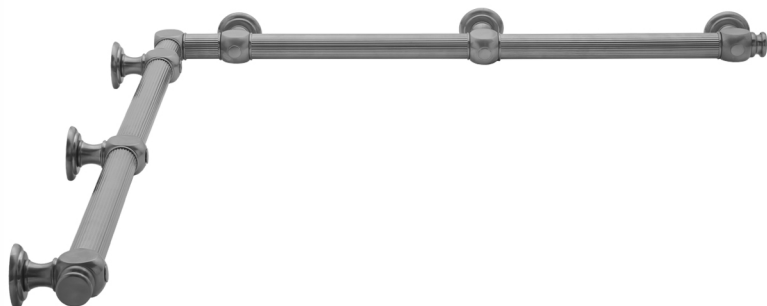

## G61 36" x 36" Inside Corner Grab Bar

Model #: **G61-36-36-IC-**

### FEATURES:

- ADA compliant when properly installed
- All brass construction, fully polished & plated
- All grab bars can be custom sized. Contact JACLO for pricing & availability
- Optional handshower sliders and toilet paper/wash cloth holders can be added only upon initial order
- Grab bars over 32" REQUIRE a middle post

### SPECIFICATION DRAWING:

BRASS LUXURY GRAB BAR							
PART. #	DESCRIPTION	A	B	PART. #	DESCRIPTION	A	B
G61-12-12-IC	CENTER OF POST	12"	12"	G61-24-36-IC	CENTER OF POST	24"	36"
G61-12-16-IC	CENTER OF POST	12"	16"	G61-24-48-IC	CENTER OF POST	24"	48"
G61-12-24-IC	CENTER OF POST	12"	24"	G61-24-60-IC	CENTER OF POST	24"	60"
G61-12-32-IC	CENTER OF POST	12"	32"				
G61-12-36-IC	CENTER OF POST	12"	36"	G61-32-32-IC	CENTER OF POST	32"	32"
G61-12-48-IC	CENTER OF POST	12"	48"	G61-32-36-IC	CENTER OF POST	32"	36"
G61-12-60-IC	CENTER OF POST	12"	60"	G61-32-48-IC	CENTER OF POST	32"	48"
				G61-32-60-IC	CENTER OF POST	32"	60"
G61-16-16-IC	CENTER OF POST	16"	16"				
G61-16-24-IC	CENTER OF POST	16"	24"	G61-36-36-IC	CENTER OF POST	36"	36"
G61-16-32-IC	CENTER OF POST	16"	32"	G61-36-48-IC	CENTER OF POST	36"	48"
				G61-36-60-IC	CENTER OF POST	36"	60"
G61-16-36-IC	CENTER OF POST	16"	36"				
G61-16-48-IC	CENTER OF POST	16"	48"	G61-48-48-IC	CENTER OF POST	48"	48"
G61-16-60-IC	CENTER OF POST	16"	60"	G61-48-60-IC	CENTER OF POST	48"	60"
G61-24-24-IC	CENTER OF POST	24"	24"	G61-60-60-IC	CENTER OF POST	60"	60"
G61-24-32-IC	CENTER OF POST	24"	32"				