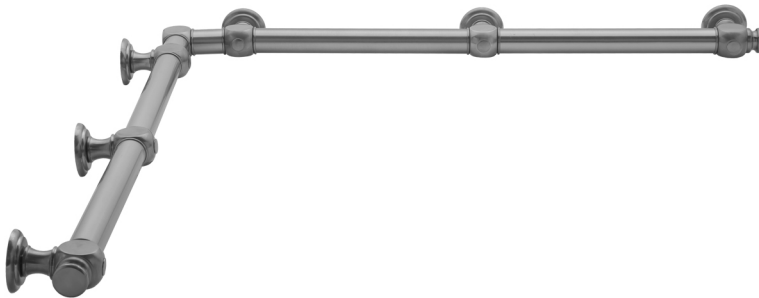

G60 36" x 48" Inside Corner Grab Bar

Model #: G60-36-48-IC-

FEATURES:

- ADA compliant when properly installed
- All brass construction, fully polished & plated
- All grab bars can be custom sized. Contact JACLO for pricing & availability
- Optional handshower sliders and toilet paper/wash cloth holders can be added only upon initial order
- Grab bars over 32" REQUIRE a middle post

AVAILABLE FINISHES:

Polished Chrome (PCH)	Satin Chrome (SC)	Bronze Umber (BU)
Satin Nickel (SN)	Pewter (PEW)	Caramel Bronze (CB)
Polished Nickel (PN)	Antique Brass (AB)	Antique Copper (ACU)
Oil-Rubbed Bronze (ORB)	Polished Brass (PB)	Polished Copper (PCU)
Vintage Bronze (VB)	Satin Brass (SB)	Rose Gold (RG)
Matte Black (MBK)	Satin Gold (SG)	Polished Gold (PG)
Black Nickel (BKN)	Bombay Gold (BG)	Jewelers Gold (JG)
Europa Bronze (EB)	White (WH)	Sedona Beige (SDB)
Tristan Brass (TB)	Unlacquered Brass (ULB)	Satin Cooper (SCU)