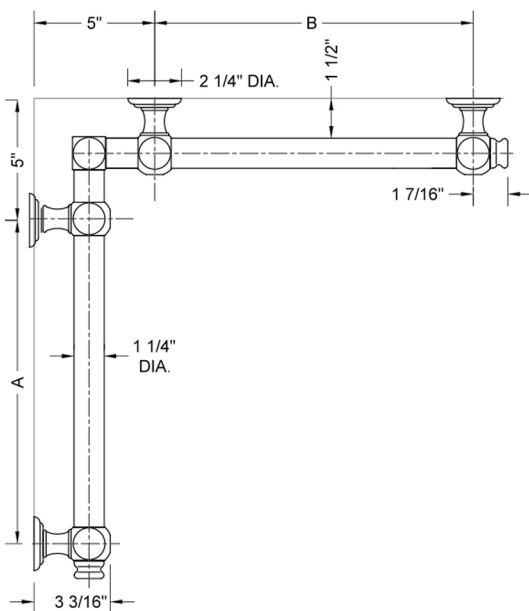

G60 36" x 48" Inside Corner Grab Bar

Model #: G60-36-48-IC-

FEATURES:

- ADA compliant when properly installed
- All brass construction, fully polished & plated
- All grab bars can be custom sized. Contact JACLO for pricing & availability
- Optional handshower sliders and toilet paper/wash cloth holders can be added only upon initial order
- Grab bars over 32" REQUIRE a middle post

SPECIFICATION DRAWING:

BRASS LUXURY GRAB BAR							
PART #	DESCRIPTION	A	B	PART #	DESCRIPTION	A	B
G60-12-12-IC	CENTER OF POST	12"	12"	G60-24-36-IC	CENTER OF POST	24"	36"
G60-12-16-IC	CENTER OF POST	12"	16"	G60-24-48-IC	CENTER OF POST	24"	48"
G60-12-24-IC	CENTER OF POST	12"	24"	G60-24-60-IC	CENTER OF POST	24"	60"
G60-12-32-IC	CENTER OF POST	12"	32"				
				G60-32-32-IC	CENTER OF POST	32"	32"
G60-12-36-IC	CENTER OF POST	12"	36"	G60-32-36-IC	CENTER OF POST	32"	36"
G60-12-48-IC	CENTER OF POST	12"	48"	G60-32-48-IC	CENTER OF POST	32"	48"
G60-12-60-IC	CENTER OF POST	12"	60"	G60-32-60-IC	CENTER OF POST	32"	60"
G60-16-16-IC	CENTER OF POST	16"	16"	G60-36-36-IC	CENTER OF POST	36"	36"
G60-16-24-IC	CENTER OF POST	16"	24"	G60-36-48-IC	CENTER OF POST	36"	48"
G60-16-32-IC	CENTER OF POST	16"	32"	G60-36-60-IC	CENTER OF POST	36"	60"
G60-16-36-IC	CENTER OF POST	16"	36"	G60-48-48-IC	CENTER OF POST	48"	48"
G60-16-48-IC	CENTER OF POST	16"	48"	G60-48-60-IC	CENTER OF POST	48"	60"
G60-16-60-IC	CENTER OF POST	16"	60"				
				G60-60-60-IC	CENTER OF POST	60"	60"
G60-24-24-IC	CENTER OF POST	24"	24"				
G60-24-32-IC	CENTER OF POST	24"	32"				