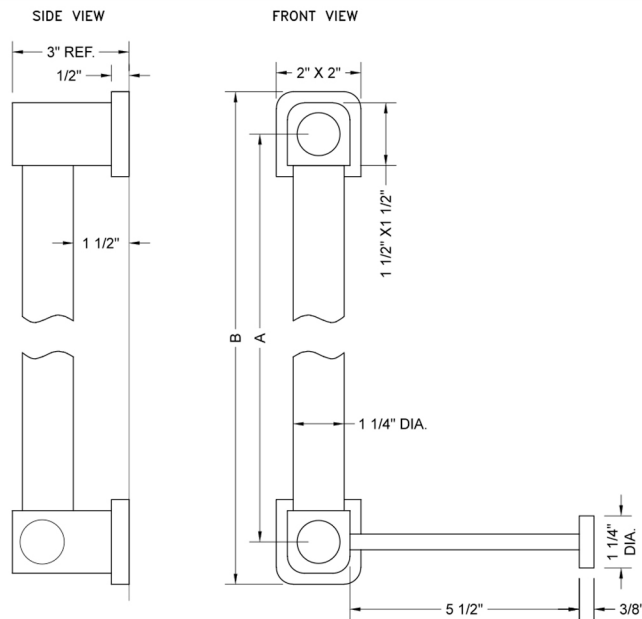

Vertical Right Contemporary Grab Bar Toilet Paper or Wash Cloth Holder

Model #: CNTPR90-

FEATURES:

- Toilet paper or wash cloth holder attachment for all luxury grab bars
- Toilet paper or wash cloth holder attachment is not intended & should not be used for weight bearing purposes
- All brass construction, fully polished & plated
- 90° right hand justified angle allows for horizontal or vertical mount

SPECIFICATION DRAWING:

CONTEMPO LUXURY GRAB BAR 1 1/4"			
PART. #	SPECIFICS	A	B
CNTPR90-12	12" C TO C	12"	14"
CNTPR90-16	16" C TO C	16"	18"
CNTPR90-18	18" C TO C	18"	20"
CNTPR90-24	24" C TO C	24"	26"
CNTPR90-32	32" C TO C	32"	34"
CNTPR90-36	36" C TO C	36"	38"
CNTPR90-42	42" C TO C	42"	44"
CNTPR90-48	48" C TO C	48"	50"