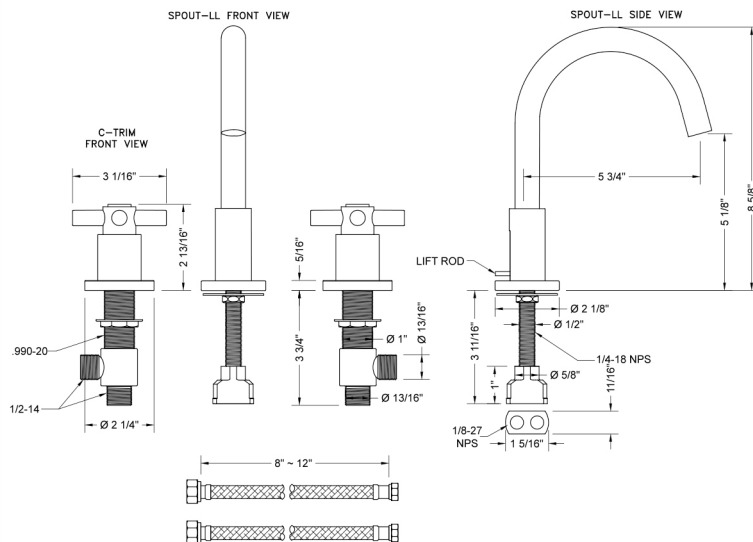

## FEATURES:

- All brass 8" - 12" widespread faucet includes brass pop-up drain with overflow
- 1/4 turn ceramic valves
- Swivel Spout (For Stationary Spout option, contact JACLO)
- Available Flow Rates: 1.5, 1.2 & 0.5 GPM. Additional flow rate (aerator) options available. Contact JACLO.
- 5 3/4" spout reach
- Spout Hole Size Min-Max: 1 1/2" - 1 7/8"
- Valve Hole Size Min-Max: 1 1/8" - 1 5/8"

## SPECIFICATION DRAWING: