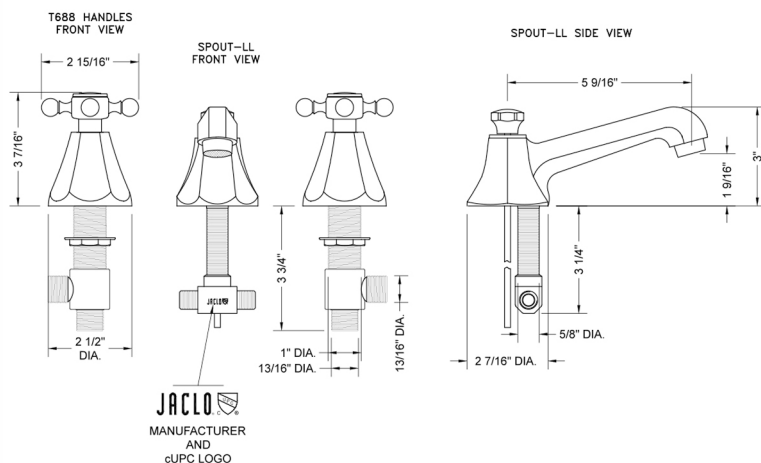

SPECIFICATION DRAWING: