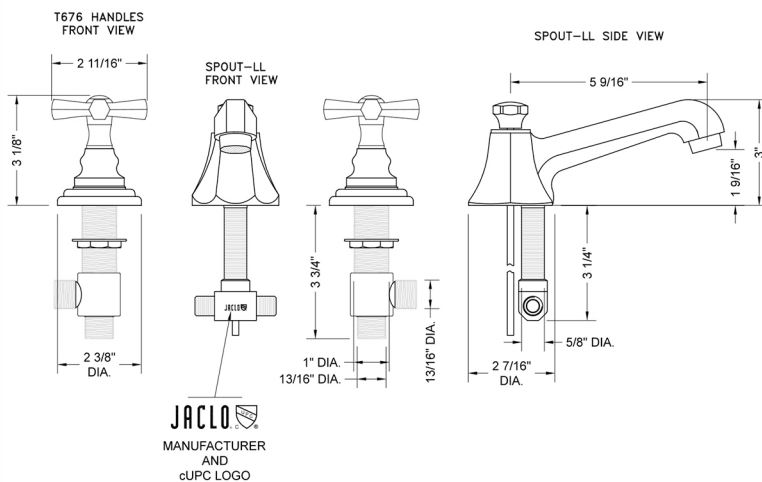

Westfield Faucet with Hex Cross Handles- 0.5 GPM

Model #: 6870-T676-0.5-

FEATURES:

- All brass 8" - 12" widespread faucet includes brass pop-up drain with overflow
- 1/4 turn ceramic valves
- Stationary Spout
- Available Flow Rates: 1.5, 1.2 & 0.5 GPM. Additional flow rate (aerator) options available. Contact JACLO.
- 5 1/2" spout reach
- Spout Hole Size: 1 1/4" - 2"
- Valve Hole Size: 1 1/8" - 1 5/8"

SPECIFICATION DRAWING:

AVAILABLE HANDLES: