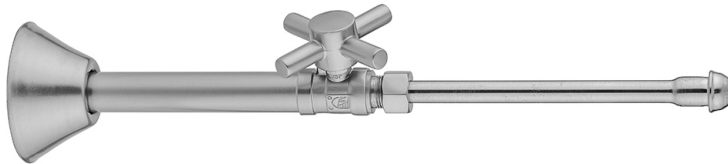

Quarter Turn Straight Pattern 1/2" Copper (Sweat Fit) x 3/8" O.D. Faucet Supply Kit with Contempo Cross Handle, 20" Supply Tubes, Escutcheons

Model #: 631-4-62-

FEATURES:

- Complete Faucet Supply Kit
- Kit contains:
 - (2) Quarter Turn Straight Pattern 1/2" Copper (Sweat Fit) x 3/8" O.D. Supply Valve with Contempo Cross Handle P/N 631-4
 - (2) 20" Copper Supply Tubes P/N 662
 - (2) Bell Escutcheons P/N 7116

AVAILABLE FINISHES:

Polished Chrome (PCH)	Satin Chrome (SC)	Bronze Umber (BU)
Satin Nickel (SN)	Pewter (PEW)	Caramel Bronze (CB)
Polished Nickel (PN)	Antique Brass (AB)	Antique Copper (ACU)
Oil-Rubbed Bronze (ORB)	Polished Brass (PB)	Polished Copper (PCU)
Vintage Bronze (VB)	Satin Brass (SB)	Rose Gold (RG)
Matte Black (MBK)	Satin Gold (SG)	Polished Gold (PG)
Black Nickel (BKN)	Bombay Gold (BG)	Jewelers Gold (JG)
Europa Bronze (EB)	White (WH)	Sedona Beige (SDB)
Tristan Brass (TB)	Satin Cooper (SCU)	

SPECIFICATION DRAWING:

COMPONENTS	
DESCRIPTION	QTY:
STRAIGHT VALVE - CONTEMPO CROSS HANDLE	2
3/8" O.D. SUPPLY TUBE	2
ESCUTCHEON	2

AVAILABLE HANDLES: