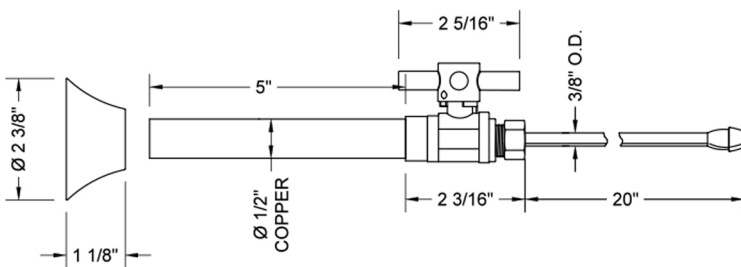

Quarter Turn Straight Pattern 1/2" Copper (Sweat Fit) x 3/8" O.D. Faucet Supply Kit with Contempo Cross Handle, 20" Supply Tubes, Escutcheons

Model #: 631-4-62-

FEATURES:

- Complete Faucet Supply Kit
- Kit contains:
 - (2) Quarter Turn Straight Pattern 1/2" Copper (Sweat Fit) x 3/8" O.D. Supply Valve with Contempo Cross Handle P/N 631-4
 - (2) 20" Copper Supply Tubes P/N 662
 - (2) Bell Escutcheons P/N 7116

SPECIFICATION DRAWING:

COMPONENTS	
DESCRIPTION	QTY:
STRAIGHT VALVE - CONTEMPO CROSS HANDLE	2
3/8" O.D. SUPPLY TUBE	2
ESCUTCHEON	2

AVAILABLE HANDLES: