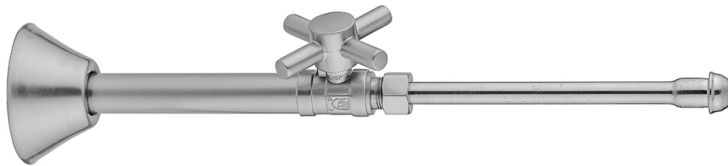

Quarter Turn Straight Pattern 1/2" Copper (Sweat Fit) x 3/8" O.D. Faucet Supply Kit with Contempo Cross Handle, 20" Supply Tubes, Escutcheons

Model #: 631-4-62-

FEATURES:

- Complete Faucet Supply Kit
- Kit contains:
 - (2) Quarter Turn Straight Pattern 1/2" Copper (Sweat Fit) x 3/8" O.D. Supply Valve with Contempo Cross Handle P/N 631-4
 - (2) 20" Copper Supply Tubes P/N 662
 - (2) Bell Escutcheons P/N 7116

AVAILABLE FINISHES:

Polished Chrome (PCH)	Satin Chrome (SC)	Bronze Umber (BU)
Satin Nickel (SN)	Pewter (PEW)	Caramel Bronze (CB)
Polished Nickel (PN)	Antique Brass (AB)	Antique Copper (ACU)
Oil-Rubbed Bronze (ORB)	Polished Brass (PB)	Polished Copper (PCU)
Vintage Bronze (VB)	Satin Brass (SB)	Rose Gold (RG)
Matte Black (MBK)	Satin Gold (SG)	Polished Gold (PG)
Black Nickel (BKN)	Bombay Gold (BG)	Jewelers Gold (JG)
Europa Bronze (EB)	White (WH)	Sedona Beige (SDB)
Tristan Brass (TB)	Satin Cooper (SCU)	

SPECIFICATION DRAWING:

COMPONENTS	
DESCRIPTION	QTY:
STRAIGHT VALVE - CONTEMPO CROSS HANDLE	2
3/8" O.D. SUPPLY TUBE	2
ESCUTCHEON	2

AVAILABLE HANDLES: