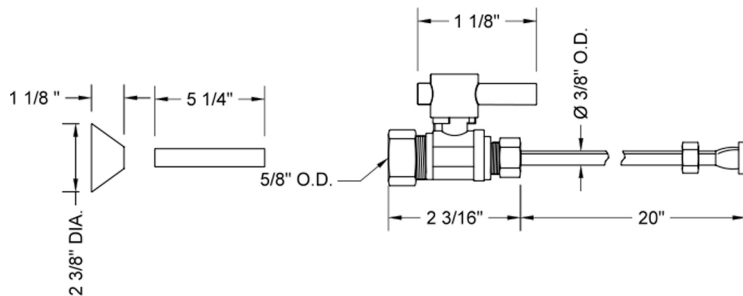

# Quarter Turn Straight Pattern 5/8" O.D. Compression (Fits 1/2" Copper) x 3/8" O.D. Toilet Supply Kit Contempo Lever, 20" Supply Tube, Cover Tube, Escutcheon

**Model #: 622-2-72CT-**

## FEATURES:

- Complete Toilet Supply Kit
- Kit contains:
  - (1) Quarter Turn Straight Pattern 5/8" O.D. Compression (Fits 1/2" Copper) x 3/8" O.D. Supply Valve with Contempo Lever Handle P/N 622-2
  - (1) 20" Copper Supply Tube P/N 772
  - (1) Bell Escutcheon P/N 7116
  - (1) Cover Tube P/N 579

## SPECIFICATION DRAWING:

COMPONENTS	
DESCRIPTION	QTY:
STRAIGHT VALVE - CONTEMPO LEVER HANDLE	1
20" X 3/8" O.D. SUPPLY TUBE	1
ESCUTCHEON	1
PLASTIC FILL VALVE COUPLING NUT	1
5 1/4" COVER TUBE	1