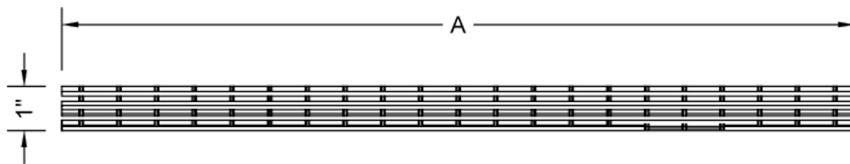

Slim 60" Channel Drain Bar Grate

Model #: 6204-60-

FEATURES:

- 1" wide sleek design grate
- 304 stainless steel construction
- JACLO slim channel drain body sold separately (83260)
- Standard finishes: BSS & PSS. Additional finishes available: BKN, ORB, MBK, BU, SDB, WH, TB, EB. Call for pricing and availability

AVAILABLE FINISHES:

Polished Stainless (PSS) Brushed Stainless (BSS)

SPECIFICATION DRAWING:

JACLO SLIM BAR GRATE ONLY		
PART. #	DESCRIPTION	A
6204-24-XXX	24" BAR GRATE	24"
6204-32-XXX	32" BAR GRATE	32"
6204-36-XXX	36" BAR GRATE	36"
6204-42-XXX	42" BAR GRATE	42"
6204-48-XXX	48" BAR GRATE	48"
6204-60-XXX	60" BAR GRATE	60"