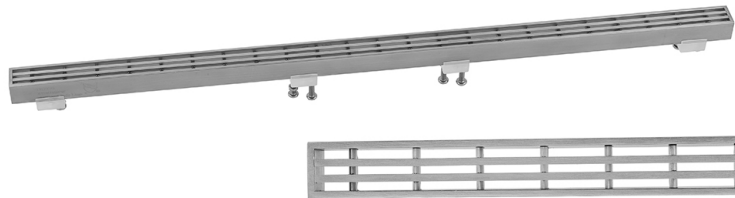

Slim 60" Channel Drain Bar Grate

Model #: 6204-60-

FEATURES:

- 1" wide sleek design grate
- 304 stainless steel construction
- JACLO slim channel drain body sold separately (83260)
- Standard finishes: BSS & PSS. Additional finishes available: BKN, ORB, MBK, BU, SDB, WH, TB, EB. Call for pricing and availability

AVAILABLE FINISHES:

Polished Stainless (PSS) Brushed Stainless (BSS)

SPECIFICATION DRAWING:

JACLO SLIM BAR GRATE ONLY		
PART. #	DESCRIPTION	A
6204-24-XXX	24" BAR GRATE	24"
6204-32-XXX	32" BAR GRATE	32"
6204-36-XXX	36" BAR GRATE	36"
6204-42-XXX	42" BAR GRATE	42"
6204-48-XXX	48" BAR GRATE	48"
6204-60-XXX	60" BAR GRATE	60"