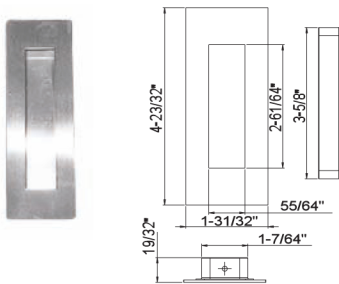

FHIX06 Furniture Pocket Pull
Stainless Steel
Concealed Fixing, Screws included

Description	Finish	Product Code
Furniture Pocket Pull	Satin	FHIX06-32D
	Polished	FHIX06-32
	Oil Rubbed Bronze	FHIX06-10B