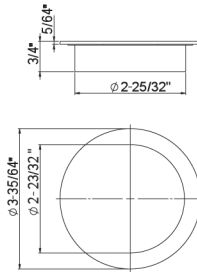

Pocket Pulls

FHIX01 Furniture Pocket Pull
Stainless Steel
Concealed Fixing, Screws included

Description	Finish	Product Code
Furniture Pocket Pull	Satin	FHIX01-32D
	Polished	FHIX01-32
	Oil Rubbed Bronze	FHIX01-10B