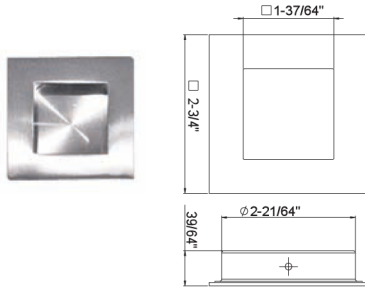

Pocket Pulls

FHIX05 Furniture Pocket Pull
Stainless Steel
Concealed Fixing, Screws included

Description	Finish	Product Code
Furniture Pocket Pull	Satin	FHIX05-32D
	Polished	FHIX05-32
	Oil Rubbed Bronze	FHIX05-10B