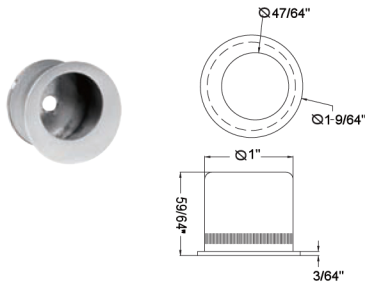

Pocket Pulls

FHIX05 Furniture Pocket Pull
Stainless Steel
Concealed Fixing, Screws included

Description	Finish	Product Code
Furniture Pocket Pull	Satin	FHIX05-32D
	Polished	FHIX05-32
	Oil Rubbed Bronze	FHIX05-10B

FHIX06 Furniture Pocket Pull
Stainless Steel
Concealed Fixing, Screws included

Description	Finish	Product Code
Furniture Pocket Pull	Satin	FHIX06-32D
	Polished	FHIX06-32
	Oil Rubbed Bronze	FHIX06-10B

EPIX01 Edge Pull
Stainless Steel
Concealed Fixing, Screws included