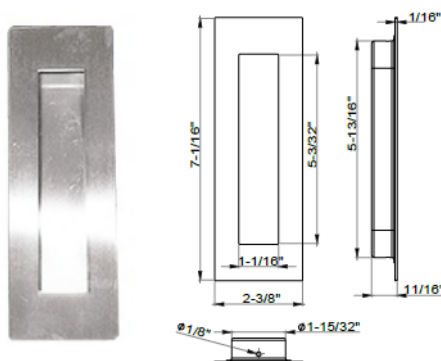

FHIX07 Furniture Pocket Pull

Stainless Steel
Concealed Fixing, Screws included

Description	Finish	Product Code	Price
Furniture Pocket Pull	Satin	FHIX07-32D	$19.00
	Polished	FHIX07-32	$19.00
	ORB	FHIX07-10B	$23.00

* ORB-Oil Rubbed Bronze