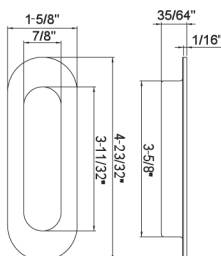

FHIX04 Furniture Pocket Pull
Stainless Steel
Concealed Fixing, Screws included

Description	Finish	Product Code
Furniture Pocket Pull	Satin	FHIX04-32D
	Polished	FHIX04-32
	Oil Rubbed Bronze	FHIX04-10B