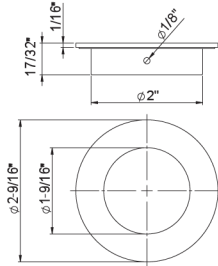

Pocket Pulls

FHIX01 Furniture Pocket Pull
Stainless Steel
Concealed Fixing, Screws included

Description	Finish	Product Code
Furniture Pocket Pull	Satin	FHIX01-32D
	Polished	FHIX01-32
	Oil Rubbed Bronze	FHIX01-10B