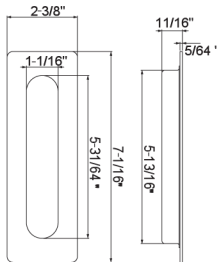

FHIX03 Furniture Pocket Pull
Stainless Steel
Concealed Fixing, Screws included

Description	Finish	Product Code
Furniture Pocket Pull	Satin	FHIX03-32D
	Polished	FHIX03-32
	Oil Rubbed Bronze	FHIX03-10B