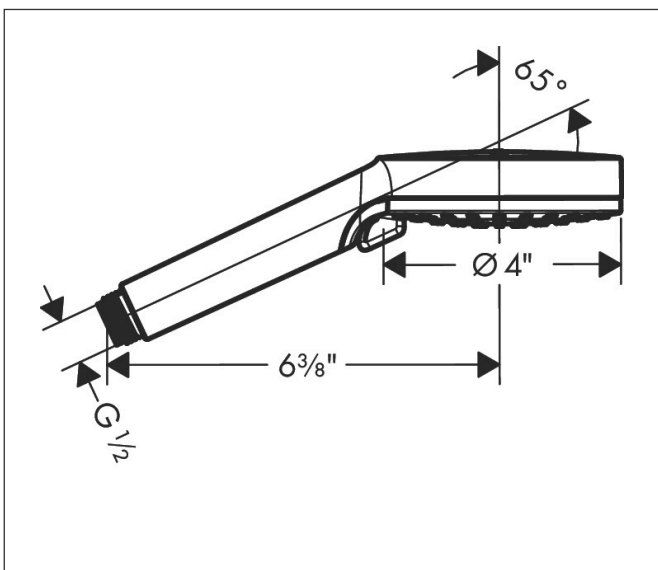

Brand hansgrohe
 Art. Name **Vernis Blend** Hand shower 100 Vario 2.5 GPM
 Art. Nr. 26270821
 Surface brushed nickel
 Pos. 1

Product Picture

Drawing

Features

- Spray modes: Rain, IntenseRain
- 80 no-clog spray channels
- Continuous spray mode adjustment
- Spray face finish: easy cleanable plastic spray disc
- Flow: 2.5 GPM (9.5 L/Min)