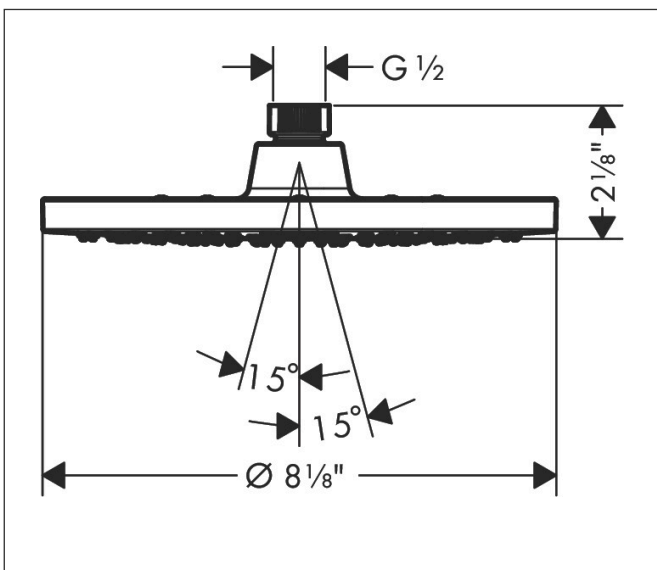

Brand hansgrohe
 Art. Name **Vernis Blend** Showerhead 200 1-Jet 1.5 GPM
 Art. Nr. 26093821
 Surface brushed nickel
 Pos. 1

Product Picture

Features

- Shower head size: 205 mm
- Spray modes: Rain
- 102 no-clog spray channels
- Flow: 1.5 GPM (5.7 L/Min)
- Showerhead removable for cleaning

Drawing

Technology

Spray Types