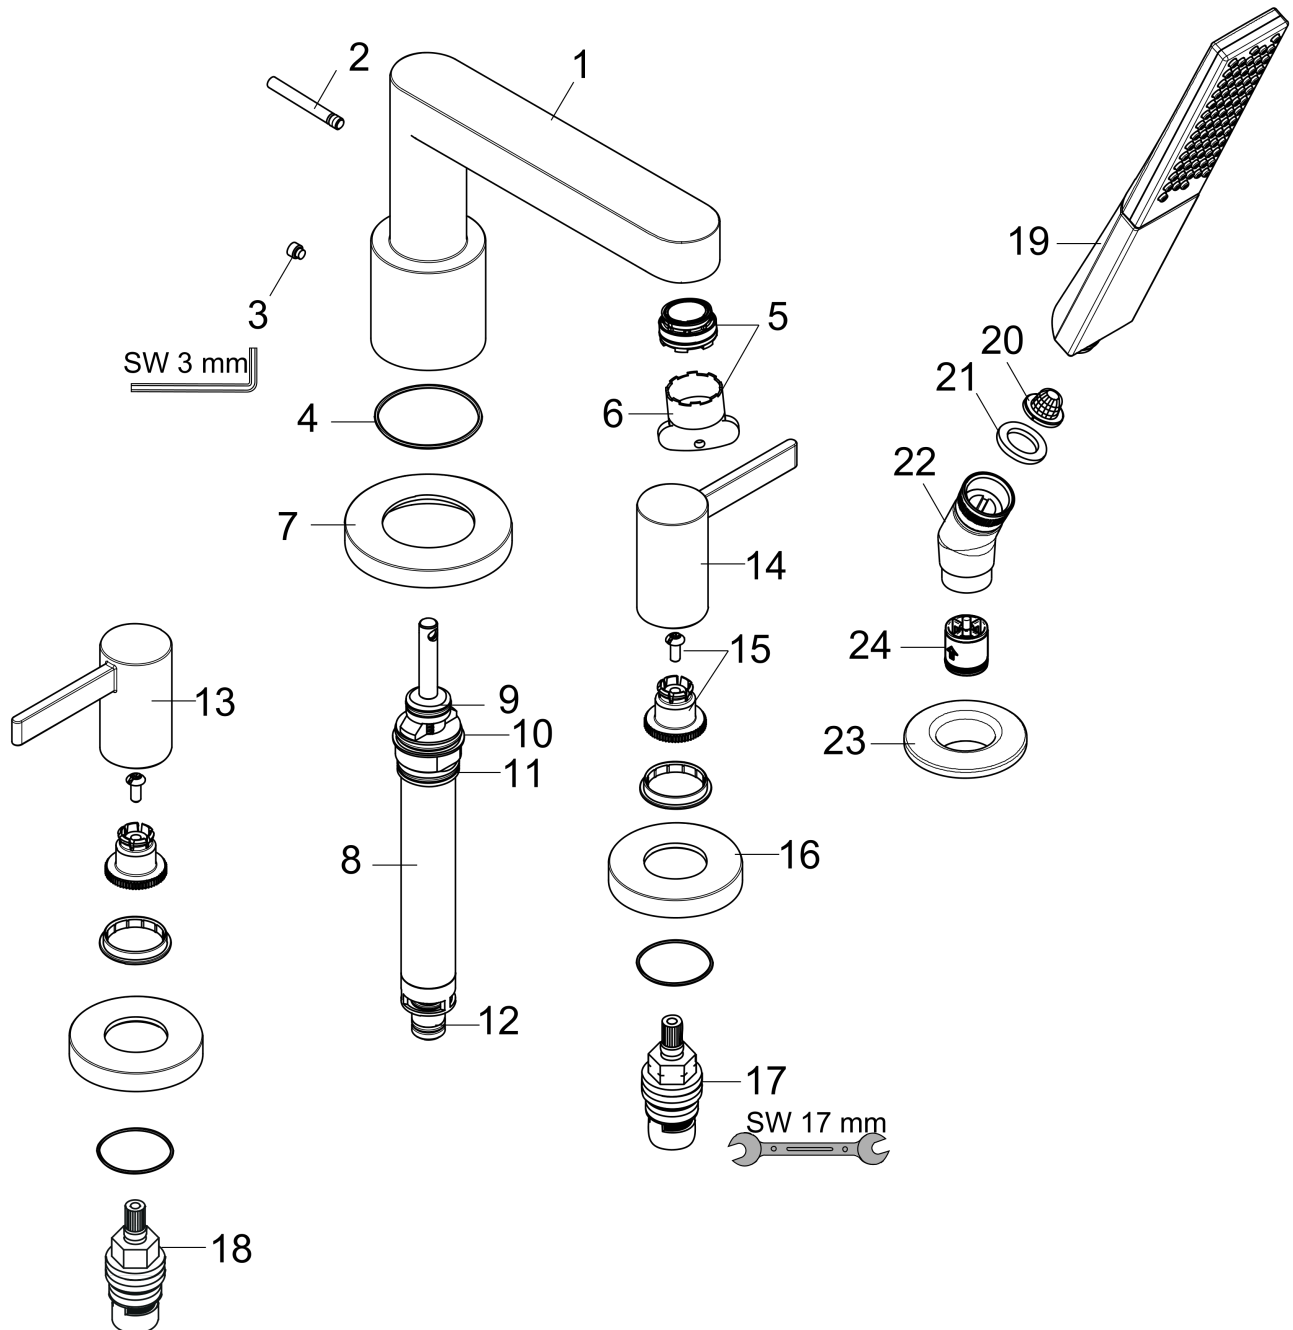

Finoris
4-Hole Roman Tub Set Trim with 1.75 GPM Handshower
 Finishes : **brushed nickel** Part no. : **76443821**

Exploded drawing

Year of production: >11/21

Finoris

4-Hole Roman Tub Set Trim with 1.75 GPM Handshower

Finishes : **brushed nickel** Part no. : **76443821**

Spare parts list

Year of production: >11/21

Pos.	Description	Part no.	Price	PU
1	spout cpl.	93977820	-	1
2	diverter knob	98707820	-	1
3	hollow set screw M6x6	97660000	-	1
4	O-ring 41x1,5	98168000	-	1
5	aerator M24x1 (38 l/min)	93965000	-	1
6	special tool	95158000	-	1
7	escutcheon for spout	93978820	-	1
8	selector assy	93589000	-	1
9	O-Ring 14x2,5	98189000	-	1
10	O-Ring 23x2,5	98183000	-	1
11	O-Ring 22x2	98185000	-	1
12	O-ring 9x2,5	98217000	-	1
13	handle for hot water	93979820	-	1
14	handle for cold water	93980820	-	1
15	handle fixing set	94184000	-	1
16	escutcheon for handle	93976820	-	1
17	shut off unit right closing	94009000	-	1
18	shut off unit left closing	94008000	-	1
19	-	26867821	-	1
20	filter	92672000	-	1
21	seal	98058000	-	1
22	shower holder	28071820	-	1
23	escutcheon Ø 52 mm	97159820	-	1