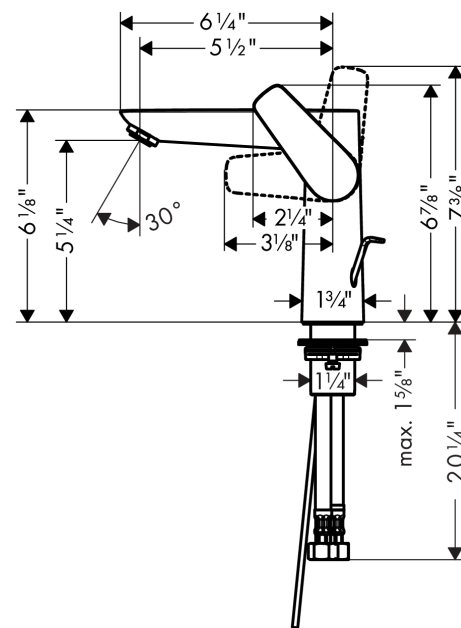

**Talis E**  
**Single-Hole Faucet 150 with Pop-Up Drain, 1.2 GPM**  
 Finishes : **brushed nickel** Part no. : **71754821**

**Description**

**Features**

- Aerated spray
- Flow: 1.2 GPM (4.5 L/Min)
- Ceramic cartridge
- Includes pop-up drain

**Item details**

List Price \$ 425.00

**Technology**

**Compliance**

**Product image**

**Scale drawing**

**Talis E**  
**Single-Hole Faucet 150 with Pop-Up Drain, 1.2 GPM**  
 Finishes : **brushed nickel**    Part no. : **71754821**

Exploded drawing

Year of production: >11/16

**Talis E**  
**Single-Hole Faucet 150 with Pop-Up Drain, 1.2 GPM**  
 Finishes : **brushed nickel** Part no. : **71754821**

## Spare parts list

Year of production: >11/16

Pos.	Description	Part no.	Price	PU
1	handle	92777820	-	1
2	screw cover	95704000	-	1
3	flange	95493820	-	1
4	nut	95178000	-	1
5	O-ring 24x2	98388000	-	1
6	cartridge, assy	95973001	-	1
7	seal	98865000	-	1
8	aerator M24x1 (4,5 l/min)	92877820	-	1
9	flat seal	98749000	-	1
10	fixing set (Ø 32)	13961000	-	1
11	lever collar	97548000	-	1
12	connection hose 17½" M10x1 3/8"	94071001	-	1
13	pull rod	96657820	-	1
a	pop up waste	88509820	-	1