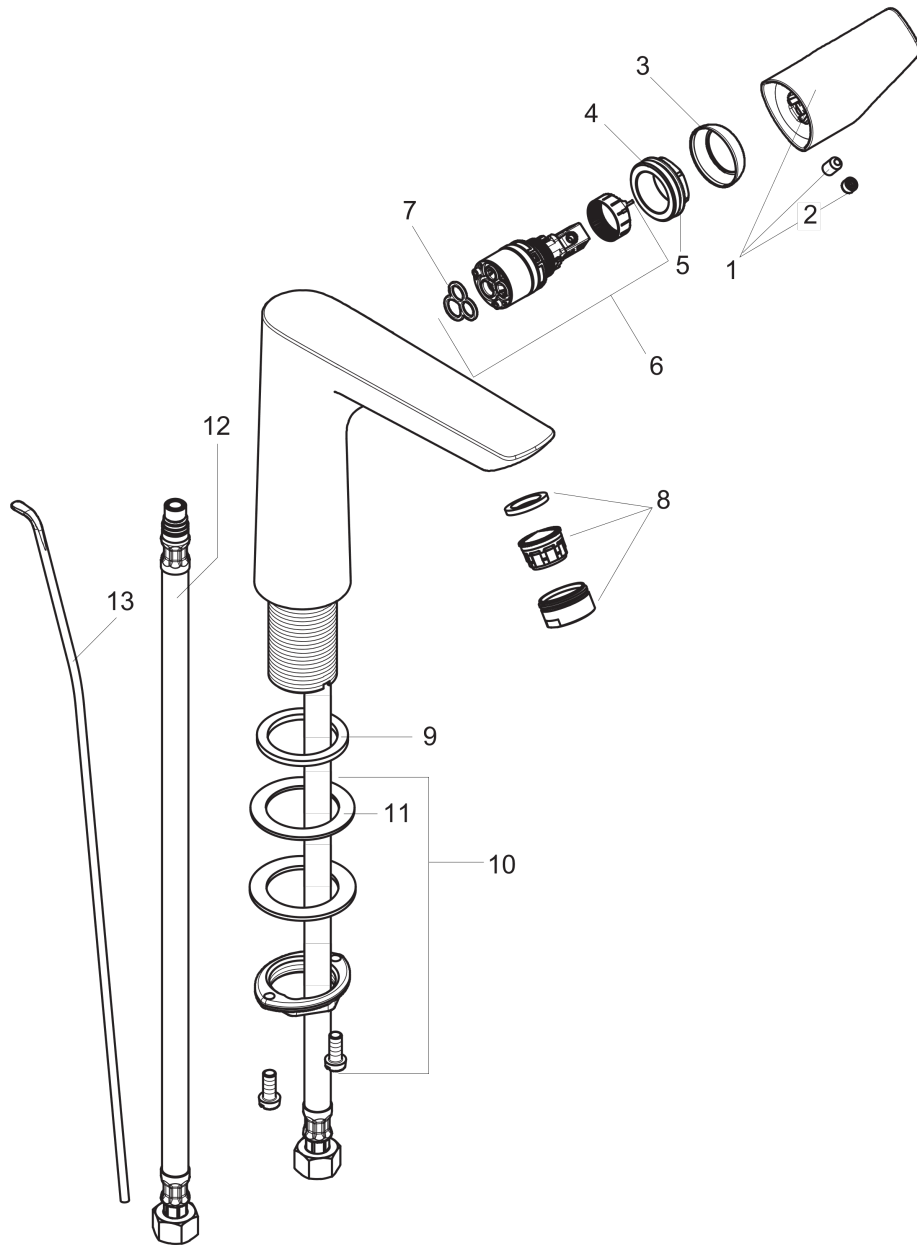

**Talis E**  
**Single-Hole Faucet 150 with Pop-Up Drain, 1.2 GPM**  
 Finishes : **brushed nickel** Part no. : **71754821**

**Description**

**Features**

- Aerated spray
- Flow: 1.2 GPM (4.5 L/Min)
- Ceramic cartridge
- Includes pop-up drain

**Item details**

List Price \$ 425.00

**Technology**

**Compliance**

**Product image**

**Scale drawing**

**Talis E**  
**Single-Hole Faucet 150 with Pop-Up Drain, 1.2 GPM**  
 Finishes : **brushed nickel**    Part no. : **71754821**

Exploded drawing

Year of production: >11/16

**Talis E**  
**Single-Hole Faucet 150 with Pop-Up Drain, 1.2 GPM**  
 Finishes : **brushed nickel** Part no. : **71754821**

## Spare parts list

Year of production: >11/16

Pos.	Description	Part no.	Price	PU
1	handle	92777820	-	1
2	screw cover	95704000	-	1
3	flange	95493820	-	1
4	nut	95178000	-	1
5	O-ring 24x2	98388000	-	1
6	cartridge, assy	95973001	-	1
7	seal	98865000	-	1
8	aerator M24x1 (4,5 l/min)	92877820	-	1
9	flat seal	98749000	-	1
10	fixing set (Ø 32)	13961000	-	1
11	lever collar	97548000	-	1
12	connection hose 17½" M10x1 3/8"	94071001	-	1
13	pull rod	96657820	-	1
a	pop up waste	88509820	-	1