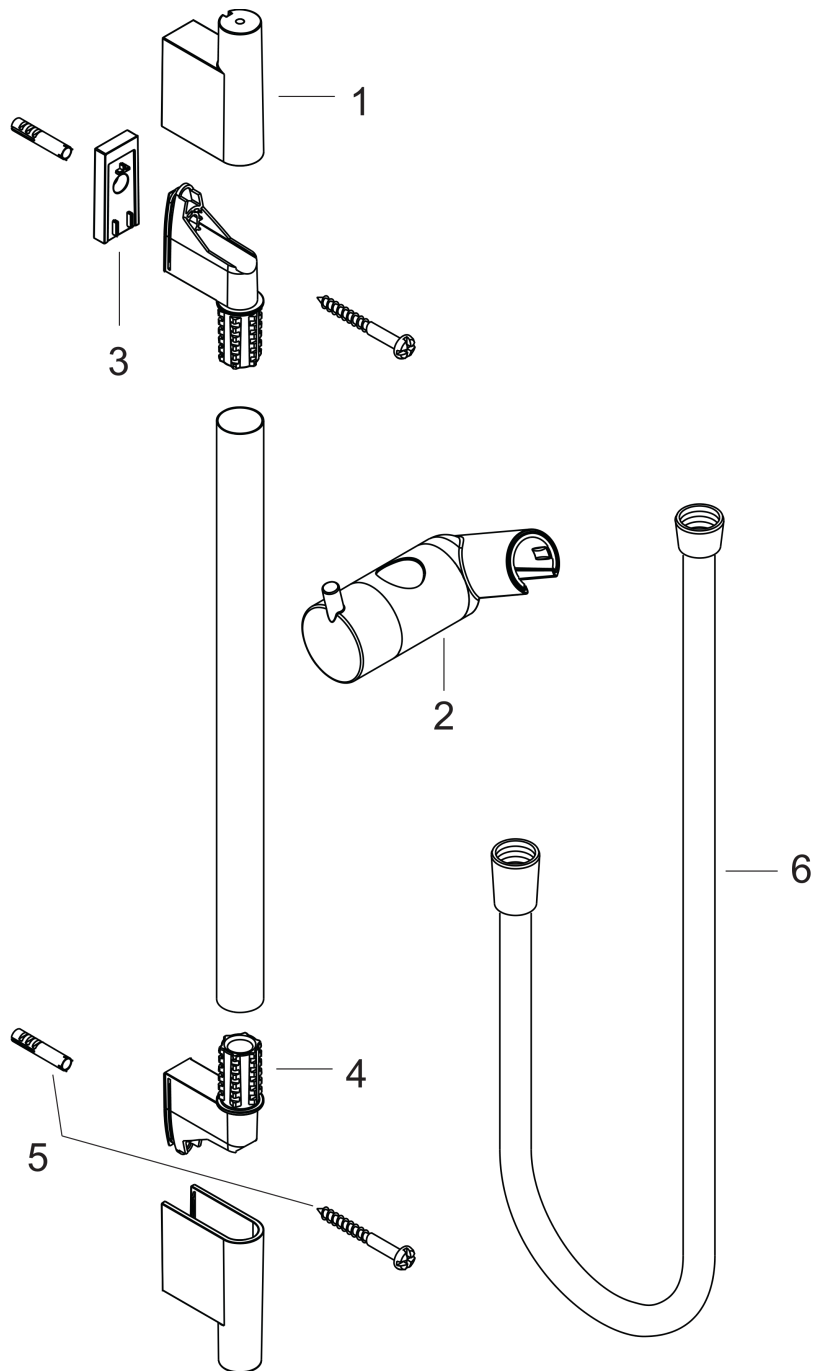

**Unica**  
**Wallbar S, 24"**  
 Finishes : **polished nickel**    Part no. : **28632830**

**Description**

**Features**

- consists of: Wallbar, Handshower hose, Slider
- Brass wallbar
- Angle-adjustable holder pivots left and right, slides easily and locks in place

**Item details**

List Price \$ 205.00

**Compliance**

**Product image**

**Scale drawing**

Unica

Wallbar S, 24"

Finishes : polished nickel

Part no. : 28632830

Exploded drawing

Year of production: >04/05

**Unica**  
**Wallbar S, 24"**  
 Finishes : **polished nickel**    Part no. : **28632830**

**Spare parts list**

Year of production: >**04/05**

<b>Pos.</b>	<b>Description</b>	<b>Part no.</b>	<b>Price</b>	<b>PU</b>
1	cover	97709XXX	-	-
2	support, assy	97651XXX	-	-
3	tile-matching-disk	97450XXX	-	-
4	wall support	96275XXX	-	-
5	mounting set	96179XXX	-	-
6	shower hose Isiflex'B 1,60 m	28276830	-	1