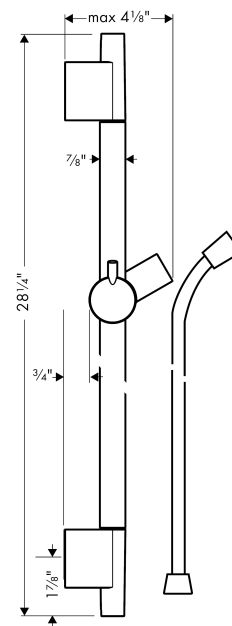

**Unica**  
**Wallbar S, 24"**  
 Finishes : **polished nickel**    Part no. : **28632830**

**Description**

**Features**

- consists of: Wallbar, Handshower hose, Slider
- Brass wallbar
- Angle-adjustable holder pivots left and right, slides easily and locks in place

**Item details**

List Price \$ 205.00

**Compliance**

**Product image**

**Scale drawing**

Unica

Wallbar S, 24"

Finishes : polished nickel

Part no. : 28632830

Exploded drawing

Year of production: >04/05

**Unica**  
**Wallbar S, 24"**  
 Finishes : **polished nickel**    Part no. : **28632830**

**Spare parts list**

Year of production: >**04/05**

<b>Pos.</b>	<b>Description</b>	<b>Part no.</b>	<b>Price</b>	<b>PU</b>
1	cover	97709XXX	-	-
2	support, assy	97651XXX	-	-
3	tile-matching-disk	97450XXX	-	-
4	wall support	96275XXX	-	-
5	mounting set	96179XXX	-	-
6	shower hose Isiflex'B 1,60 m	28276830	-	1