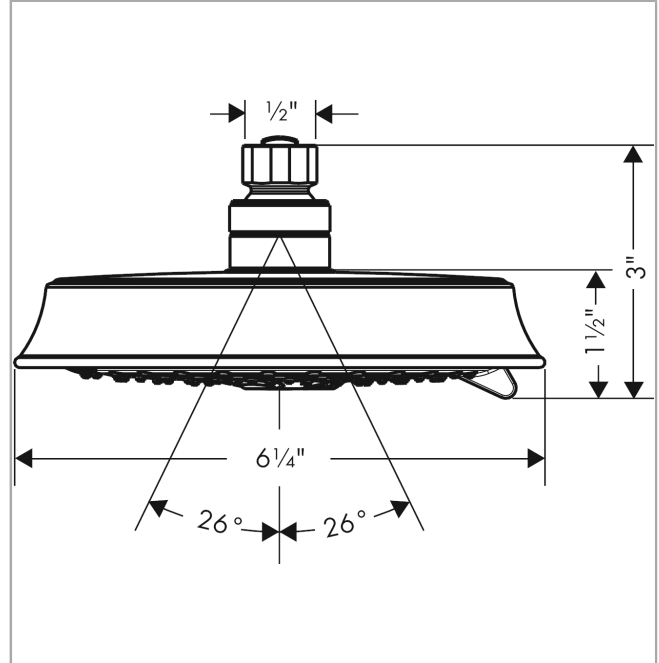

**Raindance Classic
Showerhead 150 3-Jet, 2.5 GPM**

Finishes : **rubbed bronze** Part no. : **28471921**

Description

Features

- 86 no-clog spray channels
- Spray modes: RainAir, BalanceAir, Whirl
- Flow: 2.5 GPM (9.5 L/Min)
- adjustment with shift on overhead shower
- Fully-finished matching spray face

Item details

List Price \$ 407.00

Technology

Compliance

Product image

Scale drawing

Raindance Classic
Showerhead 150 3-Jet, 2.5 GPM
Finishes : **rubbed bronze** Part no. : **28471921**

Exploded drawing

Year of production: >06/10

Raindance Classic
Showerhead 150 3-Jet, 2.5 GPM
 Finishes : **rubbed bronze** Part no. : **28471921**

Spare parts list

Year of production: >06/10

Pos.	Description	Part no.	Price	PU
1	filter packing	88649000	-	1