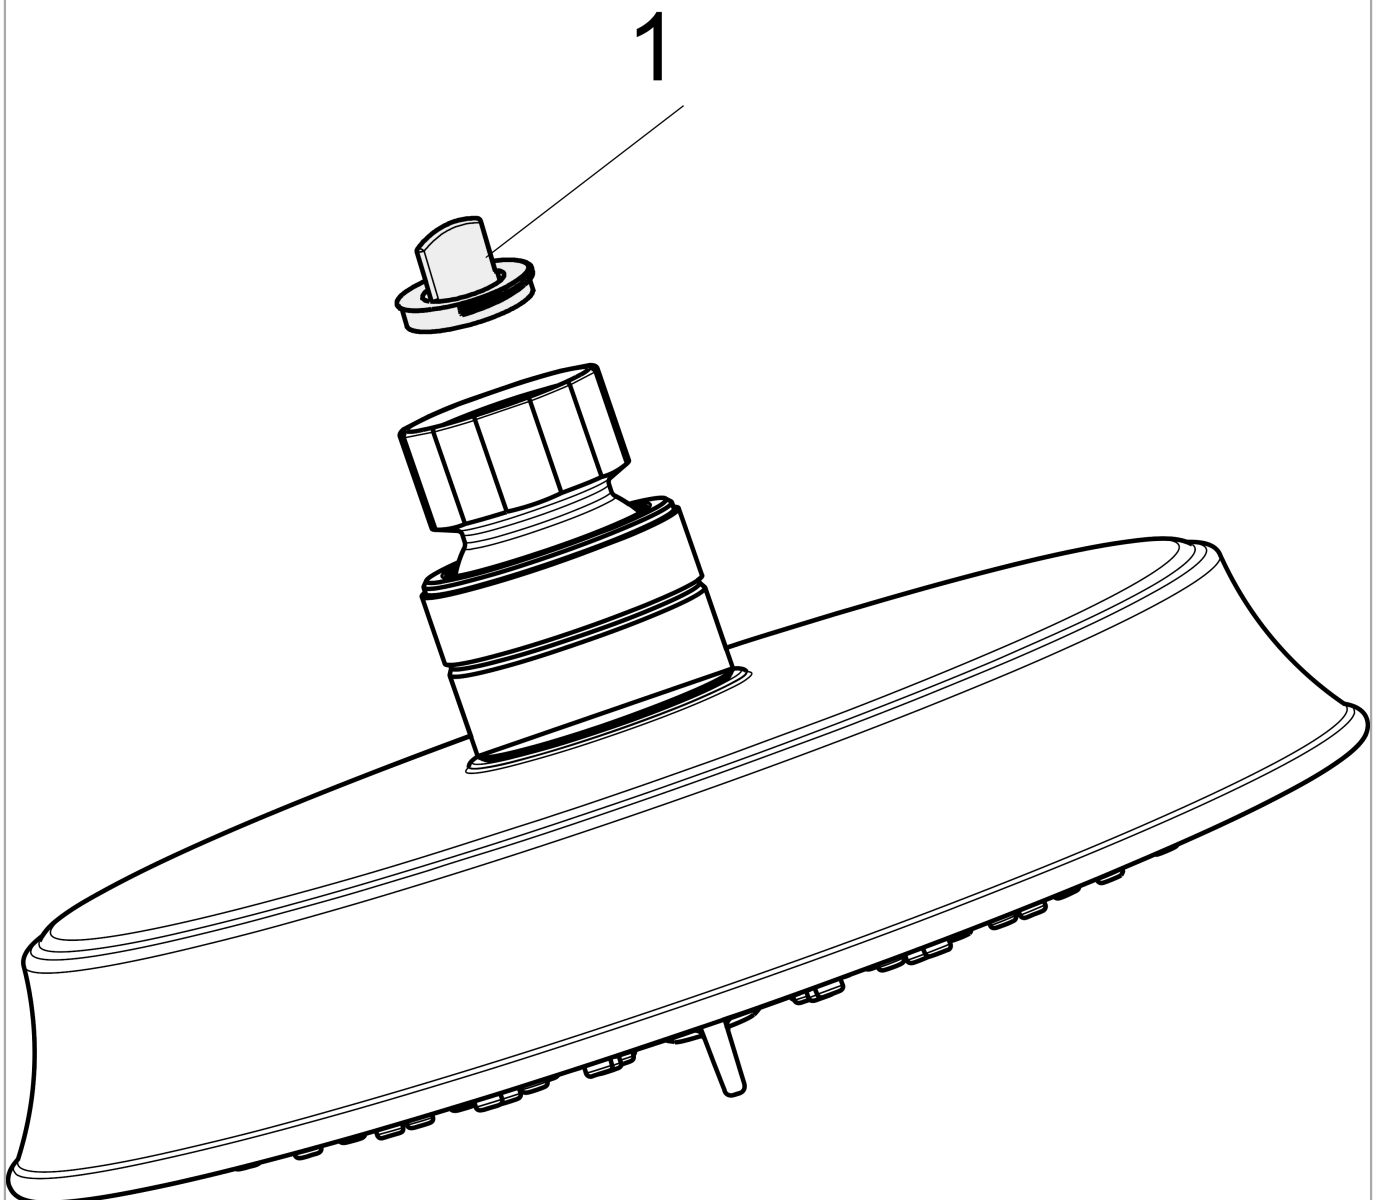

**Raindance Classic
Showerhead 150 3-Jet, 2.5 GPM**

Finishes : **rubbed bronze** Part no. : **28471921**

Description

Features

- 86 no-clog spray channels
- Spray modes: RainAir, BalanceAir, Whirl
- Flow: 2.5 GPM (9.5 L/Min)
- adjustment with shift on overhead shower
- Fully-finished matching spray face

Item details

List Price \$ 407.00

Technology

Compliance

Product image

Scale drawing

Raindance Classic
Showerhead 150 3-Jet, 2.5 GPM
Finishes : **rubbed bronze** Part no. : **28471921**

Exploded drawing

Year of production: >06/10

Raindance Classic
Showerhead 150 3-Jet, 2.5 GPM
 Finishes : **rubbed bronze** Part no. : **28471921**

Spare parts list

Year of production: >06/10

Pos.	Description	Part no.	Price	PU
1	filter packing	88649000	-	1