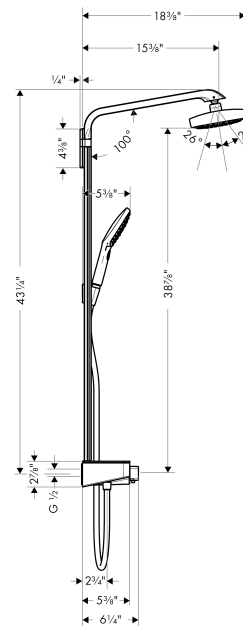

Raindance Select E
Showerpipe 300 with Select Shower Controls, 2.0 GPM
 Finishes : **chrome** Part no. : **27126001**

Description

Features

- consists of: Showerhead, Handshower, Thermostatic shower mixer, Handshower hose, Handshower holder
- Flow: 2.0 GPM (7.6 L/Min)
- Outlets may be operated simultaneously (maximum combined flow of 2.0 GPM)
- Shower outlet flow: 2.0 GPM (7.6 L/min)
- Anti-scald 100° safety stop
- Convenient diversion via Select button
- Exposed installation
- Thermostatic cartridge

Item details

List Price \$ 2,027.00

Technology

Compliance

Product image

Scale drawing

Raindance Select E
Showerpipe 300 with Select Shower Controls, 2.0 GPM
 Finishes : **chrome** Part no. : **27126001**

Spare parts list

Year of production: >10/16

Pos.	Description	Part no.	Price	PU
1	shower arm	92144000	-	1
2	seal	98058000	-	1
3	Overhead shower with female thread G½	04534000	-	1
4	spray body	92126000	-	1
5	selector assy	98343000	-	1
6	filter	97735000	-	1
7	O-ring 3x1	98384000	-	1
8	cover	98344000	-	1
9	handshower	04528000	-	1
10	filter packing	94246000	-	1
11	shower hose 1,60 m	28276003	-	1
12	set of non return valves DW 15	94074000	-	1
13	Hose Connection	96044000	-	1
14	O-ring 14x2	98129000	-	1
15	pipe with cover (900 mm)	92145000	-	1
16	pipe with cover (1000 mm)	92467000	-	1
17	O-ring 9x1,5	98117000	-	1
18	shower holder	28331000	-	1
19	guide	98918000	-	1
20	cover	92142000	-	1
21	tile-matching-disk	92143000	-	1
22	set of symbols	98367000	-	1
23	O-ring 20x1	98140000	-	1
24	nut	98368000	-	1
25	shut off unit	95758000	-	1
26	hollow set screw M6x16 including o-ring 29x3	98372000	-	1
27	handle for thermostat	98369000	-	1
28	safety set	98370000	-	1
29	nut	98913000	-	1
30	thermostat cartridge	98282000	-	1
31	mounting set	96179000	-	1
32	O-ring 17x2	98199000	-	1
33	non return valve (pressure-resistant up to 2 MPa)	95773000	-	1
34	set of S-unions	95772001	-	1
35	noise reduction	96429000	-	1
36	O-ring 29x3	98371000	-	1