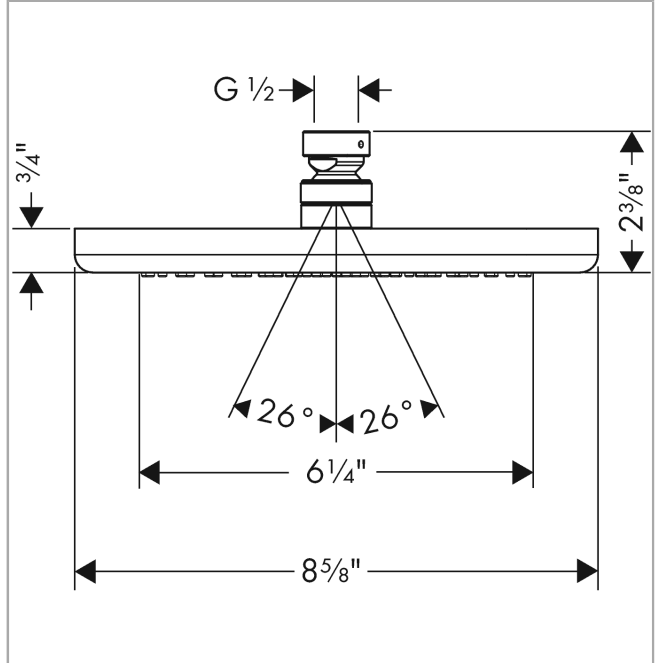

**Croma**

**Showerhead 220 1-Jet, 2.5 GPM**

Finishes : **brushed nickel** Part no. : **26465821**

**Description**

**Features**

- 107 no-clog spray channels
- Spray modes: RainAir
- Flow: 2.5 GPM (9.5 L/Min)
- Fully-finished matching spray face

**Item details**

List Price \$ 473.00

**Technology**

**Compliance**

**Product image**

**Scale drawing**

**Croma**  
**Showerhead 220 1-Jet, 2.5 GPM**  
Finishes : **brushed nickel** Part no. : **26465821**

Exploded drawing

Year of production: >01/13

**Croma**

**Showerhead 220 1-Jet, 2.5 GPM**

Finishes : **brushed nickel** Part no. : **26465821**

**Spare parts list**

Year of production: >01/13

<b>Pos.</b>	<b>Description</b>	<b>Part no.</b>	<b>Price</b>	<b>PU</b>
1	lock washer	98942820	-	1
2	filter packing	94246000	-	1
3	nut	97958820	-	1
4	lever collar	97536000	-	1
5	ball joint	98941820	-	1
6	seal	97606000	-	1
7	air jet (Eco)	95795820	-	1
8	O-ring 7x2	98419000	-	1