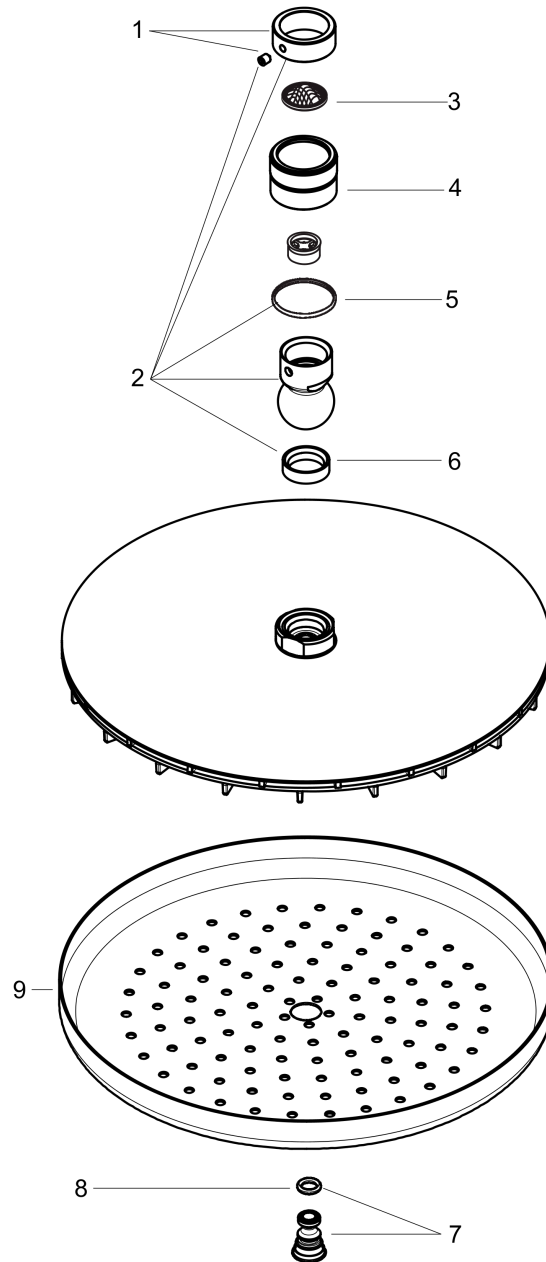

**Croma**

**Showerhead 220 1-Jet, 2.5 GPM**

Finishes : **brushed nickel** Part no. : **26465821**

**Description**

**Features**

- 107 no-clog spray channels
- Spray modes: RainAir
- Flow: 2.5 GPM (9.5 L/Min)
- Fully-finished matching spray face

**Item details**

List Price \$ 473.00

**Technology**

**Compliance**

**Product image**

**Scale drawing**

**Croma**  
**Showerhead 220 1-Jet, 2.5 GPM**  
Finishes : **brushed nickel** Part no. : **26465821**

Exploded drawing

Year of production: >01/13

**Croma**

**Showerhead 220 1-Jet, 2.5 GPM**

Finishes : **brushed nickel** Part no. : **26465821**

**Spare parts list**

Year of production: >01/13

<b>Pos.</b>	<b>Description</b>	<b>Part no.</b>	<b>Price</b>	<b>PU</b>
1	lock washer	98942820	-	1
2	filter packing	94246000	-	1
3	nut	97958820	-	1
4	lever collar	97536000	-	1
5	ball joint	98941820	-	1
6	seal	97606000	-	1
7	air jet (Eco)	95795820	-	1
8	O-ring 7x2	98419000	-	1