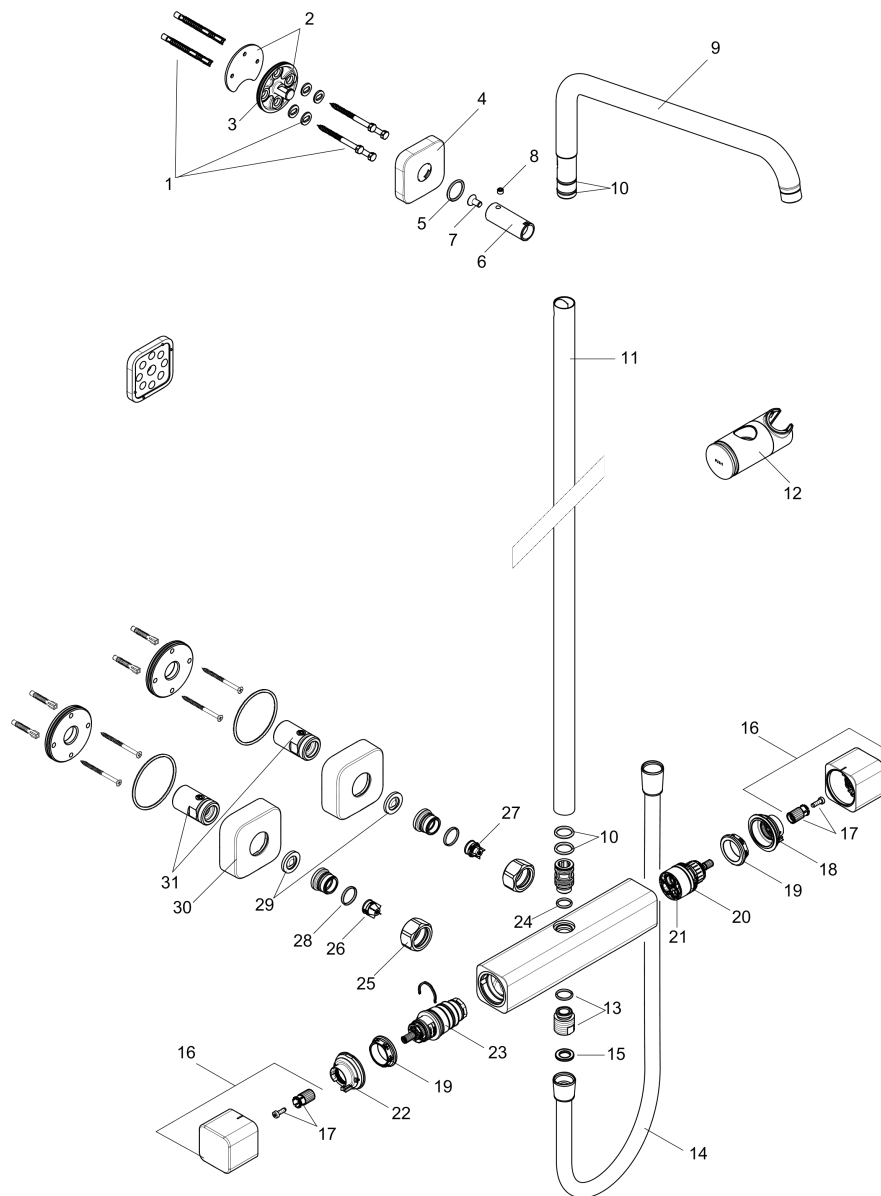

Croma E
Showerpipe without Shower Components
 Finishes : **chrome** Part no. : **26067001**

Description

Features

- Height-adjustable handshower holder with locking push-button slider
- Shower arm swivels left and right
- CoolContact thermostat: Prevents the housing from heating up, making showering even safer
- Anti-scald 100° safety stop
- Integrated volume control/diverter for 2 functions
- Outlets may not be operated simultaneously
- Exposed installation
- Thermostatic cartridge
- Does not include: Showerhead, hand shower

Item details

List Price \$ 799.00

Compliance

Product image

Scale drawing

Croma E
Showerpipe without Shower Components
 Finishes : **chrome** Part no. : **26067001**

Exploded drawing

Year of production: >02/20

Croma E
Showerpipe without Shower Components
 Finishes : **chrome** Part no. : **26067001**

Spare parts list

Year of production: >02/20

Pos.	Description	Part no.	Price	PU
1	mounting set	98716000	-	1
2	wall flange	95688000	-	1
3	O-Ring 50x2	98187000	-	1
4	escutcheon	93526000	-	1
5	O-ring 20x2	98165000	-	1
6	sleeve	92166000	-	1
7	screw	92137000	-	1
8	hollow set screw M6x5	98447000	-	1
9	shower arm	95985000	-	1
10	O-ring 15x2,5	98131000	-	1
11	pipe 973 mm	92468000	-	1
12	support, assy	93517000	-	1
13	connecting thread	95392000	-	1
14	shower hose 1,60 m	28276003	-	1
15	seal	98058000	-	1
16	handle	93520000	-	1
17	handle fixing set	93228000	-	1
18	safety set	93630000	-	1
19	nut	98913000	-	1
20	shut off unit with selector	98283000	-	1
21	seal	95008000	-	1
22	safety set	93519000	-	1
23	thermostat cartridge	98282001	-	1
24	O-ring 12x2,25	98382000	-	1
25	set of nuts	96157000	-	1
26	non return valve (pressure-resistant up to 2 MPa)	93136000	-	1
27	non return valve	96737000	-	1
28	O-ring 17x1,5	98137000	-	1
29	filter packing	96922000	-	1
30	escutcheon	93518001	-	1
31	isolation valve	98341000	-	1