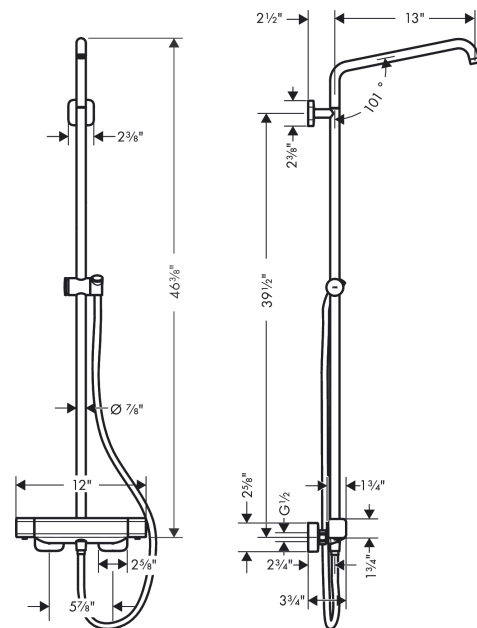

Croma E
Showerpipe without Shower Components
 Finishes : **chrome** Part no. : **26067001**

Description

Features

- Height-adjustable handshower holder with locking push-button slider
- Shower arm swivels left and right
- CoolContact thermostat: Prevents the housing from heating up, making showering even safer
- Anti-scald 100° safety stop
- Integrated volume control/diverter for 2 functions
- Outlets may not be operated simultaneously
- Exposed installation
- Thermostatic cartridge
- Does not include: Showerhead, hand shower

Item details

List Price \$ 799.00

Compliance

Product image

Scale drawing

Croma E
Showerpipe without Shower Components
 Finishes : **chrome** Part no. : **26067001**

Exploded drawing

Year of production: >02/20

Croma E
Showerpipe without Shower Components
 Finishes : **chrome** Part no. : **26067001**

Spare parts list

Year of production: >02/20

Pos.	Description	Part no.	Price	PU
1	mounting set	98716000	-	1
2	wall flange	95688000	-	1
3	O-Ring 50x2	98187000	-	1
4	escutcheon	93526000	-	1
5	O-ring 20x2	98165000	-	1
6	sleeve	92166000	-	1
7	screw	92137000	-	1
8	hollow set screw M6x5	98447000	-	1
9	shower arm	95985000	-	1
10	O-ring 15x2,5	98131000	-	1
11	pipe 973 mm	92468000	-	1
12	support, assy	93517000	-	1
13	connecting thread	95392000	-	1
14	shower hose 1,60 m	28276003	-	1
15	seal	98058000	-	1
16	handle	93520000	-	1
17	handle fixing set	93228000	-	1
18	safety set	93630000	-	1
19	nut	98913000	-	1
20	shut off unit with selector	98283000	-	1
21	seal	95008000	-	1
22	safety set	93519000	-	1
23	thermostat cartridge	98282001	-	1
24	O-ring 12x2,25	98382000	-	1
25	set of nuts	96157000	-	1
26	non return valve (pressure-resistant up to 2 MPa)	93136000	-	1
27	non return valve	96737000	-	1
28	O-ring 17x1,5	98137000	-	1
29	filter packing	96922000	-	1
30	escutcheon	93518001	-	1
31	isolation valve	98341000	-	1