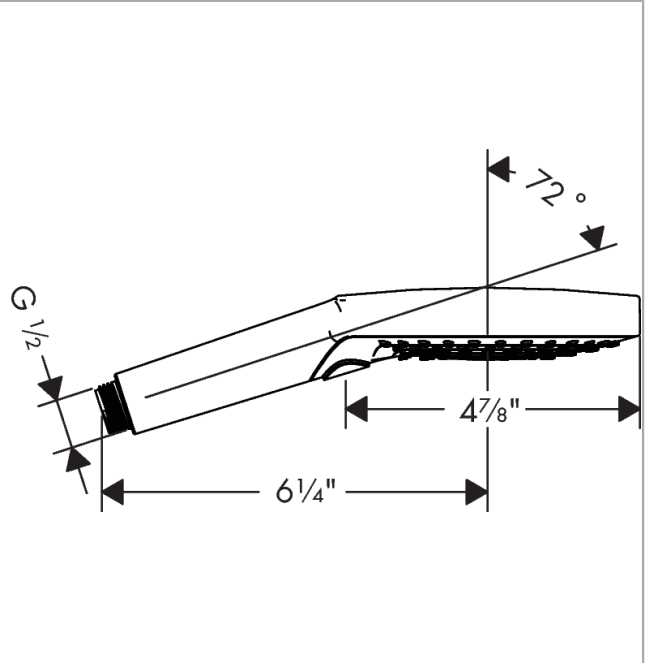

Raindance Select S
Handshower 120 3-Jet PowderRain, 1.75 GPM
 Finishes : **brushed nickel** Part no. : **26036821**

Description

Features

- Select button for comfortable alternation of spray modes
- Spray modes: PowderRain, Rain, Whirl
- Flow: 1.8 GPM (6.8 L/Min)
- Fully-finished matching spray face

Item details

List Price \$ 212.00

Technology

Compliance

Product image

Scale drawing

Raindance Select S
Handshower 120 3-Jet PowderRain, 1.75 GPM
Finishes : **brushed nickel** Part no. : **26036821**

Exploded drawing

Year of production: >08/18

Raindance Select S
Handshower 120 3-Jet PowderRain, 1.75 GPM
 Finishes : **brushed nickel** Part no. : **26036821**

Spare parts list

Year of production: >08/18

Pos.	Description	Part no.	Price	PU
1	filter	92672000	-	1
2	seal	98058000	-	1