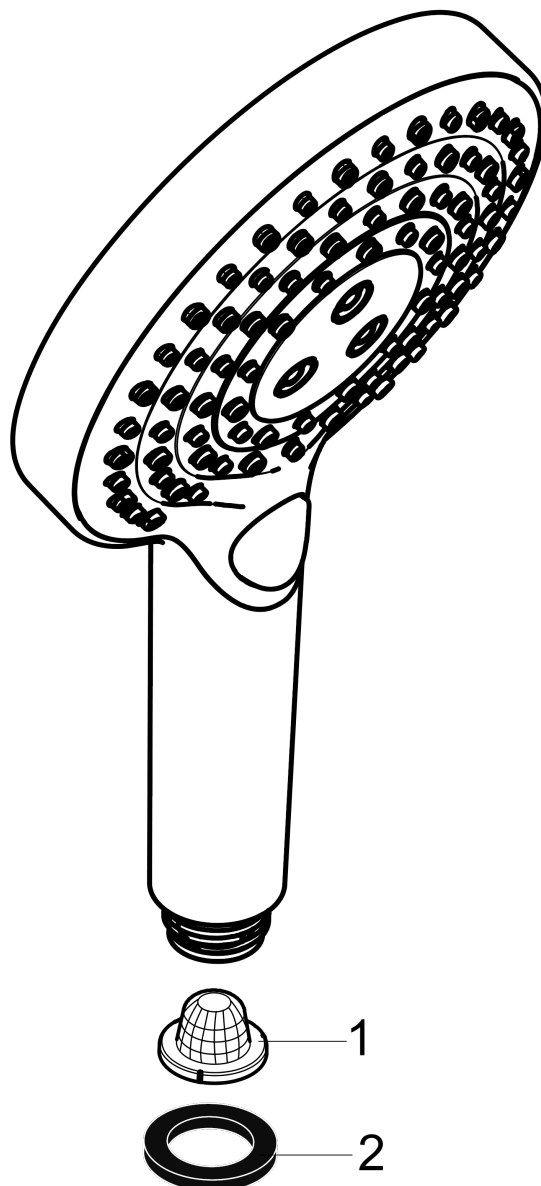

Raindance Select S
Handshower 120 3-Jet PowderRain, 1.75 GPM
 Finishes : **brushed nickel** Part no. : **26036821**

Description

Features

- Select button for comfortable alternation of spray modes
- Spray modes: PowderRain, Rain, Whirl
- Flow: 1.8 GPM (6.8 L/Min)
- Fully-finished matching spray face

Item details

List Price \$ 212.00

Technology

Compliance

Product image

Scale drawing

Raindance Select S
Handshower 120 3-Jet PowderRain, 1.75 GPM
Finishes : **brushed nickel** Part no. : **26036821**

Exploded drawing

Year of production: >08/18

Raindance Select S
Handshower 120 3-Jet PowderRain, 1.75 GPM
 Finishes : **brushed nickel** Part no. : **26036821**

Spare parts list

Year of production: >08/18

Pos.	Description	Part no.	Price	PU
1	filter	92672000	-	1
2	seal	98058000	-	1