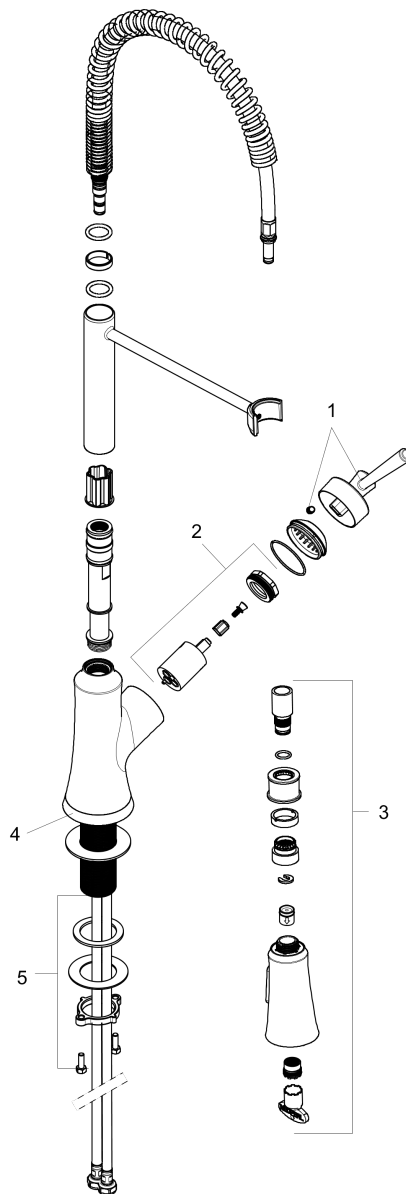

### Features

- Swivel range 360°
- Aerated spray, needle spray
- Toggle spray diverter with pause feature (allows temporary stop of water stream)
- MagFit magnetic sprayhead docking
- Single-hole installation
- Flow: 1.75 GPM (6.6 L/Min)
- Ceramic cartridge
- 3/8" hoses
- Integrated double backflow prevention

## Product image

## Scale drawing

**Joleena**  
**Semi-Pro Kitchen Faucet, 2-Spray, 1.75 GPM**  
 Finishes : **steel optic**    Part no. : **04792800**

Exploded drawing

Year of production: >01/20

**Joleena**  
**Semi-Pro Kitchen Faucet, 2-Spray, 1.75 GPM**  
 Finishes : **steel optic**    Part no. : **04792800**

**Spare parts list**

Year of production: >01/20

Pos.	Description	Part no.	Price	PU
1	handle	93539800	-	1
2	cartridge, assy	93259000	-	1
3	escutcheon	93537800	-	1
4	handspray	93546820	-	1
5	fixing set	93263000	-	1
a	flange	93256800	-	1
b	cover plate	04797800	-	1