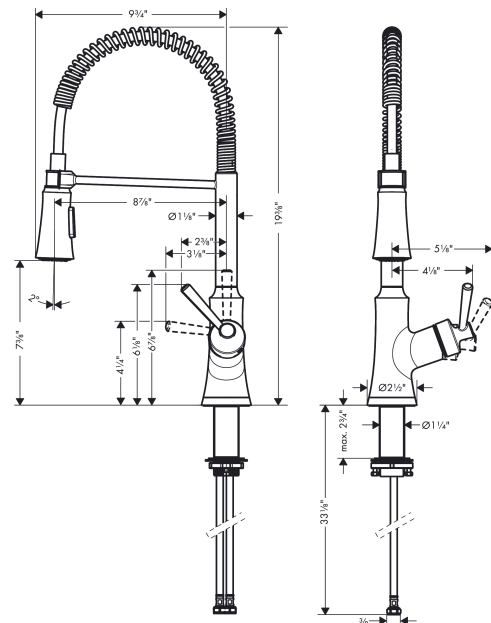

### Features

- Swivel range 360°
- Aerated spray, needle spray
- Toggle spray diverter with pause feature (allows temporary stop of water stream)
- MagFit magnetic sprayhead docking
- Single-hole installation
- Flow: 1.75 GPM (6.6 L/Min)
- Ceramic cartridge
- 3/8" hoses
- Integrated double backflow prevention

## Technology

## Scale drawing

**Joleena**  
**Semi-Pro Kitchen Faucet, 2-Spray, 1.75 GPM**  
 Finishes : **steel optic**    Part no. : **04792800**

Exploded drawing

Year of production: >01/20

**Joleena**  
**Semi-Pro Kitchen Faucet, 2-Spray, 1.75 GPM**  
 Finishes : **steel optic**    Part no. : **04792800**

**Spare parts list**

Year of production: >01/20

Pos.	Description	Part no.	Price	PU
1	handle	93539800	-	1
2	cartridge, assy	93259000	-	1
3	escutcheon	93537800	-	1
4	handspray	93546820	-	1
5	fixing set	93263000	-	1
a	flange	93256800	-	1
b	cover plate	04797800	-	1