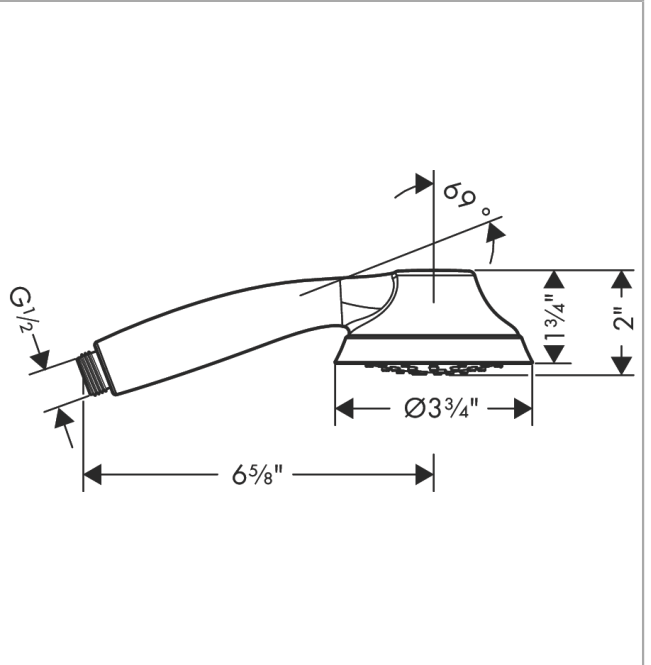

Joleena
Handshower 95 1-Jet, 1.75 GPM
 Finishes : **polished nickel** Part no. : **04782830**

Description

Features

- Spray modes: Full
- 42 no-clog spray channels
- Flow: 1.75 GPM (6.6 L/Min)

Item details

List Price \$ 133.00

Technology

Compliance

Product image

Scale drawing

Joleena
Handshower 95 1-Jet, 1.75 GPM
Finishes : **polished nickel** Part no. : **04782830**

Exploded drawing

Year of production: >01/20