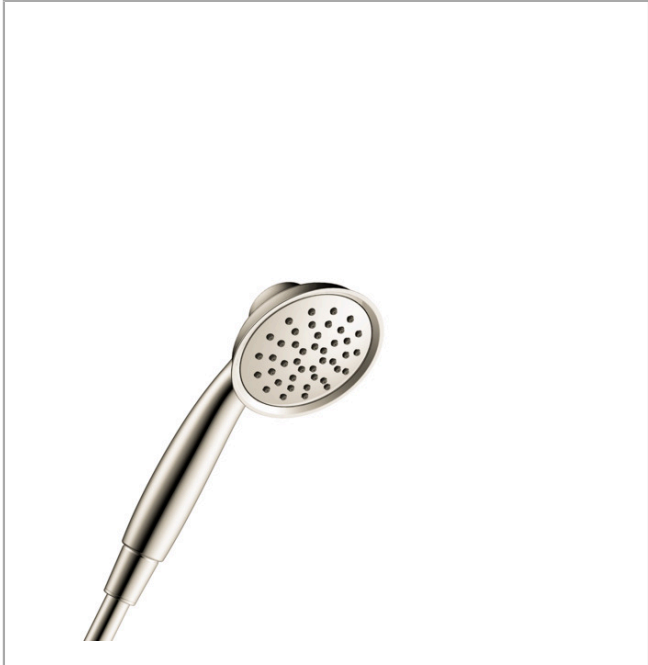

Joleena
Handshower 95 1-Jet, 1.75 GPM
 Finishes : **polished nickel** Part no. : **04782830**

Description

Features

- Spray modes: Full
- 42 no-clog spray channels
- Flow: 1.75 GPM (6.6 L/Min)

Item details

List Price \$ 133.00

Technology

Compliance

Product image

Scale drawing

Joleena
Handshower 95 1-Jet, 1.75 GPM
Finishes : **polished nickel** Part no. : **04782830**

Exploded drawing

Year of production: >01/20