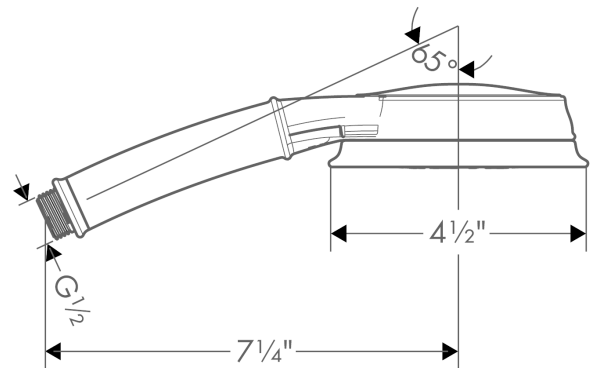

**Croma 100 Classic  
Handshower 3-Jet, 1.8 GPM**

Finishes : **rubbed bronze** Part no. : **04753920**

**Description**

**Features**

- 75 no-clog spray channels
- Spray modes: Full, Pulsating Massage, Intense Turbo
- Flow: 1.8 GPM (6.8 L/Min)

**Item details**

List Price \$ 149.00

**Technology**

**Compliance**

**Product image**

**Scale drawing**

**Croma 100 Classic**  
**Handshower 3-Jet, 1.8 GPM**  
Finishes : **rubbed bronze** Part no. : **04753920**

Exploded drawing

Year of production: >01/18

**Croma 100 Classic**  
**Handshower 3-Jet, 1.8 GPM**  
 Finishes : **rubbed bronze** Part no. : **04753920**

**Spare parts list**

Year of production: >01/18

Pos.	Description	Part no.	Price	PU
1	filter packing	94246000	-	1