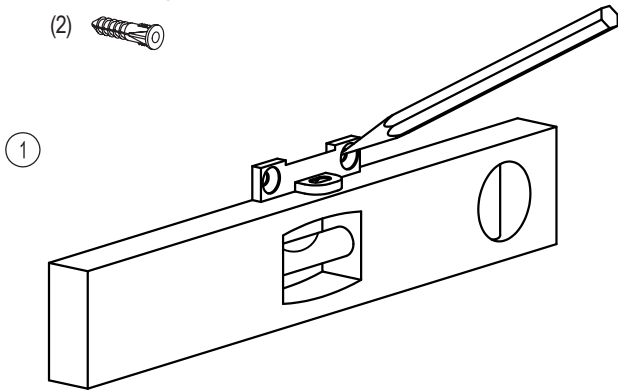

INSTALLATION INSTRUCTIONS

SURFACE

28500
soap holder

SMALL PARTS CHECK LIST

- (1)
- (1)
- (2)
- (2)