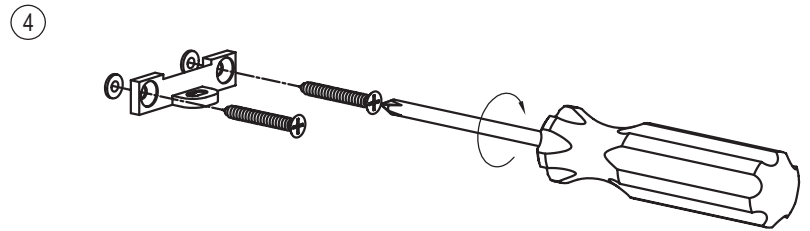

SURFACE

INSTALLATION
INSTRUCTIONS

for
Soap Holder

2001 CARNEGIE AVE
SANTA ANA CA
T. 949-417-5207

www.gingerco.com

GINGER®

INSTALLATION INSTRUCTIONS

SURFACE

28500
soap holder

SMALL PARTS CHECK LIST

- (1) 
- (1) 
- (2) 
- (2) 

2 FOR TILE OR SOLID WALLS

CARE OF FINE BRASS

To clean, use warm water only.
NEVER use abrasives or detergents.