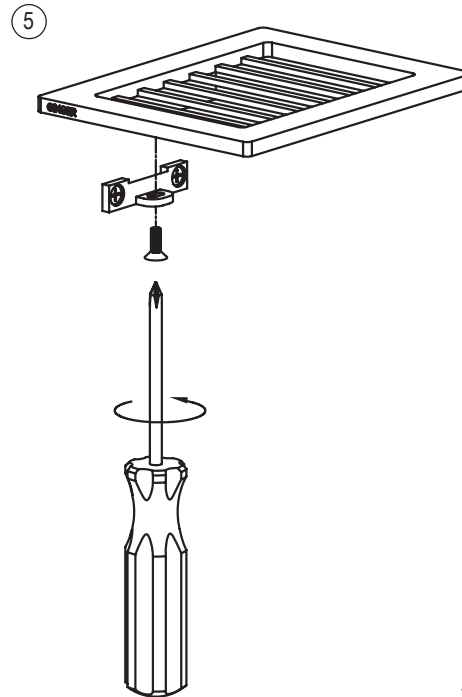

SURFACE

INSTALLATION
INSTRUCTIONS

for
Soap Holder

2001 CARNEGIE AVE
SANTA ANA CA
T. 949-417-5207

www.gingerco.com

GINGER®

INSTALLATION INSTRUCTIONS

SURFACE

28500
soap holder

SMALL PARTS CHECK LIST

- (1) 
- (1) 
- (2) 
- (2) 

2 FOR TILE OR SOLID WALLS

CARE OF FINE BRASS

To clean, use warm water only.
NEVER use abrasives or detergents.