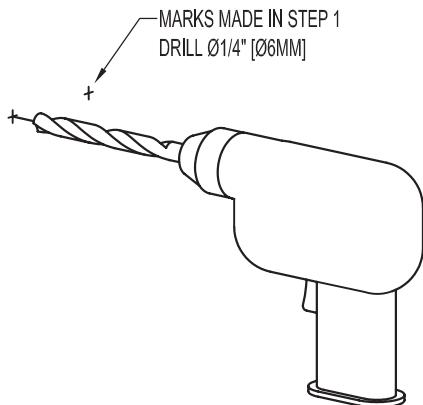

2 FOR TILE OR SOLID WALLS

CARE OF FINE BRASS

To clean, use warm water only.
NEVER use abrasives or detergents.