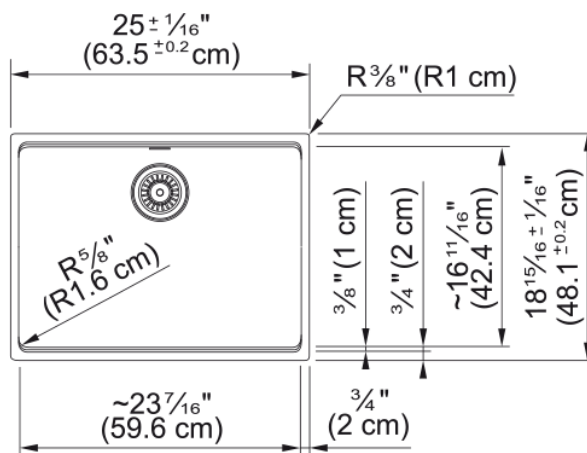

Maris Undermount Sink - MAG11023ADA-CHA | 125.0687.036

Technical Data

Aspect

Sink type	Sink
Type of material	Granite
Number of bowls	1
Color	Champagne
Finish	None

Product Dimensions

Exterior size: right to left	25.008
Exterior size: front to back	18.937
Large bowl size: right to left	23.465
Large bowl size: front to back	16.614
Large bowl: depth	5

Installation

Minimum cabinet size	30"
----------------------	-----

Product specifications

Installation type	Undermount
Drain hole	3 1/2"
Position of drainer	No drainer

Product identification

Product brand	FRANKE
Product family	Maris
Collection	Maris
Certified by	IAPMO