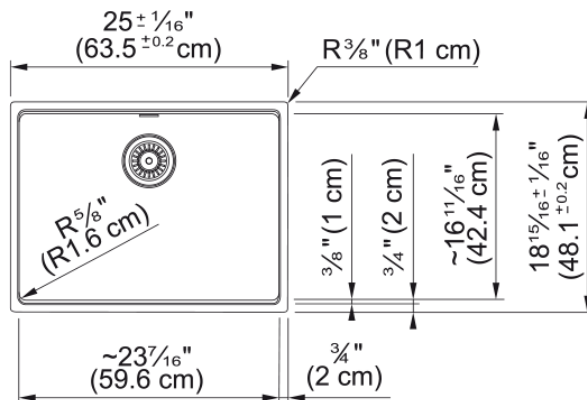

## Technical Data

### Product Dimensions

Exterior size: right to left	25.008
Exterior size: front to back	18.937
Large bowl size: right to left	23.465
Large bowl size: front to back	17.402
Large bowl: depth	9.488