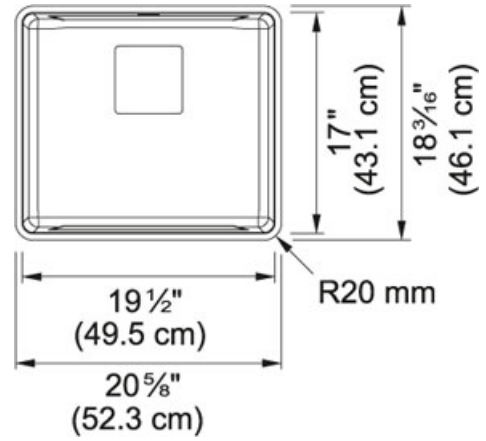

# Stainless Steel | 122.0491.563

FAMILY : Sinks | SERIE : Pescara | FINISH : Stainless Steel | INSTALLATION TYPE : Undermount | MODEL : PTX110-20

## TECHNICAL DATA

Cut-Out Template	Yes
Depth Overall	9"
Length of large bowl	17"
Length overall	18 3/16"
Cabinet Size	24"
Width of large bowl	19 1/2"
Width overall	20 5/8"

Stainless Steel | 122.0491.563

FAMILY : **Sinks** | SERIE : **Pescara** | FINISH : **Stainless Steel** | INSTALLATION TYPE : **Undermount** | MODEL : **PTX110-20**

---

**ACCESSORIES**

---

---

112.0083.147

---