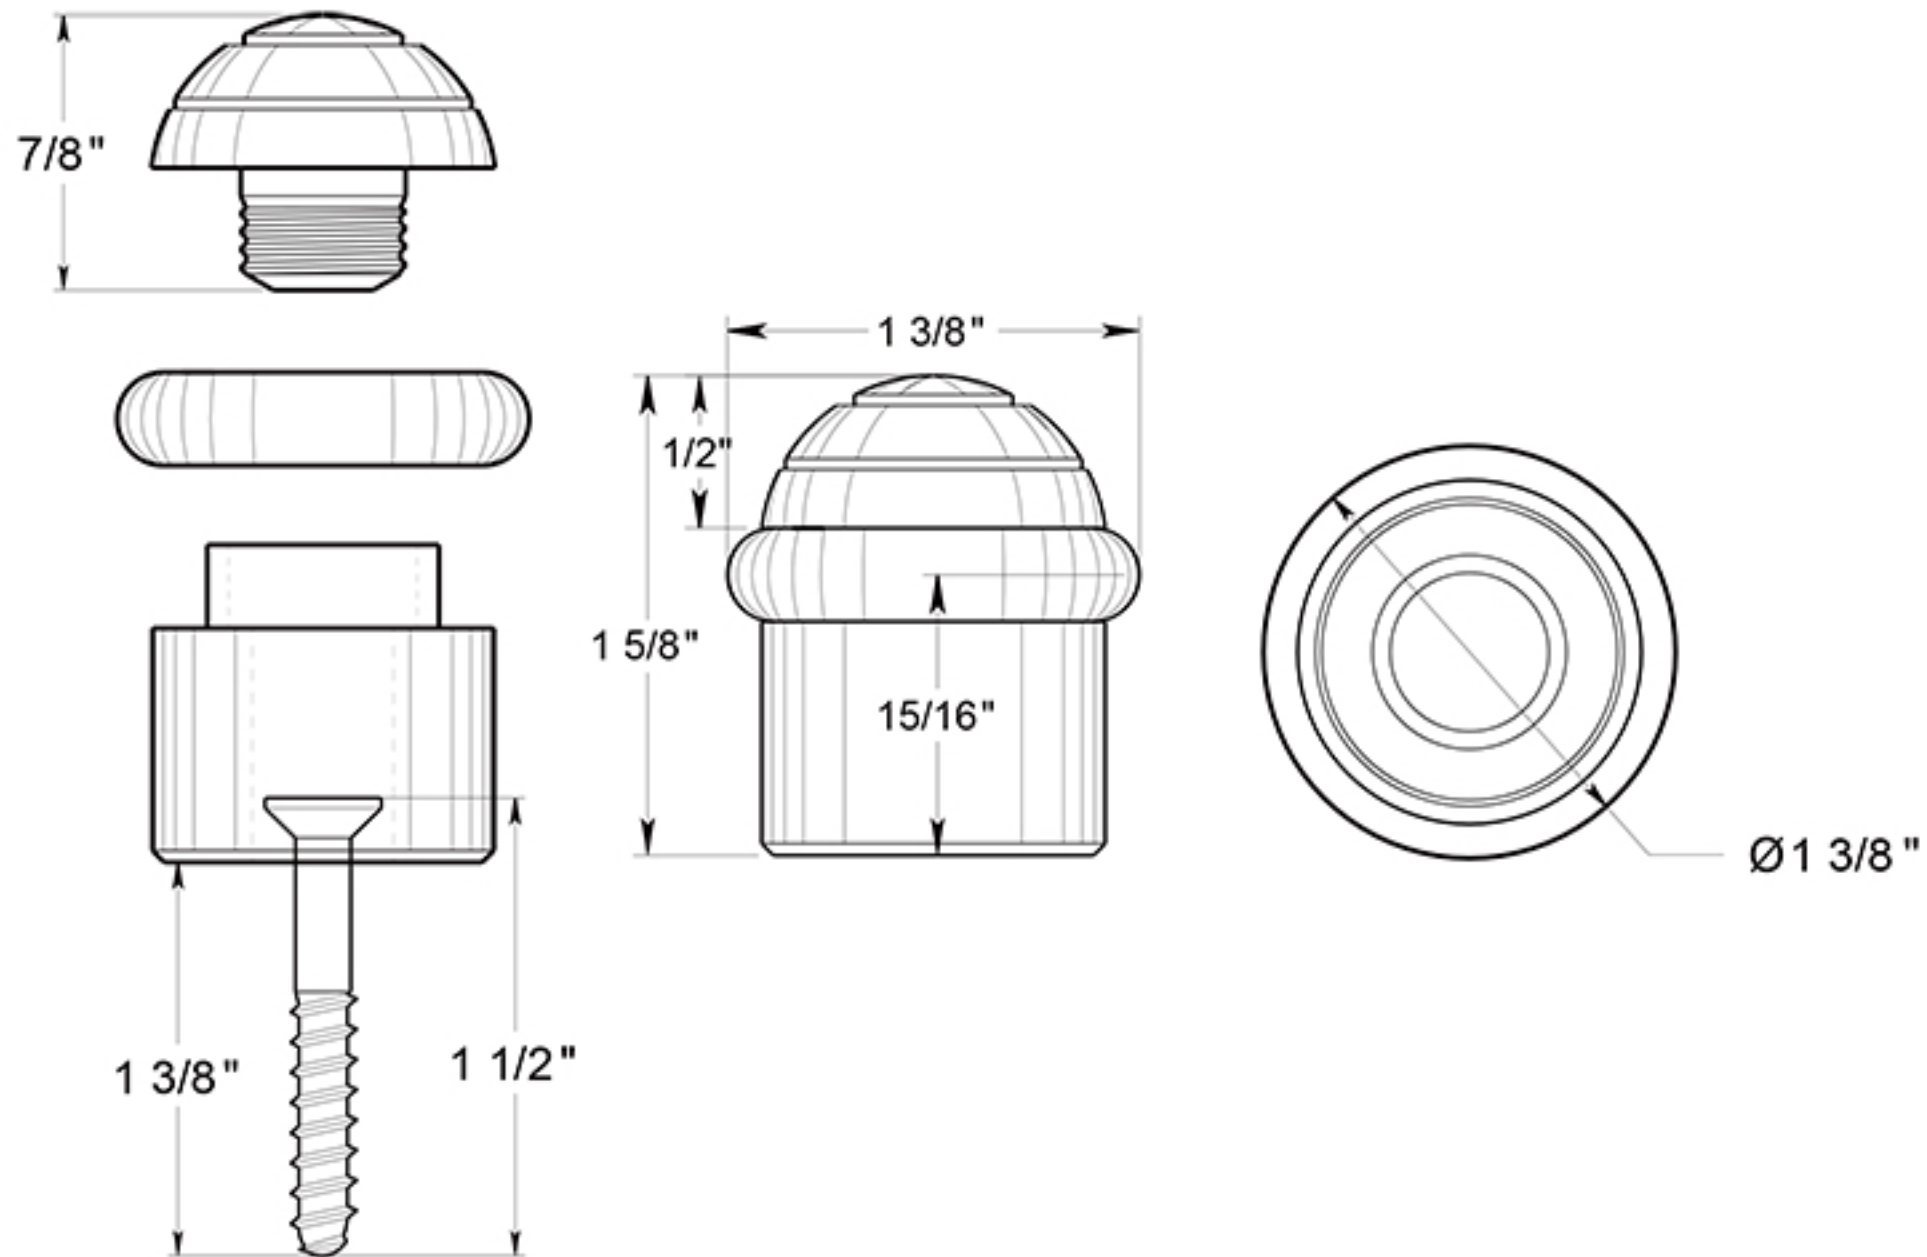

UFBD4505

1-1/2" UNIVERSAL FLOOR BUMPER / ROUND / DOME CAP / SOLID BRASS

DRAWING NOT TO SCALE

NOTE: Deltana reserves the right to constantly improve its products and is not responsible for differences between the product in-hand and the specifications contained in this drawing. We do not recommend to pre-drill holes or pre-cut woods or metals based on the drawing information if the veracity of the specifications has not been proven by the live product.