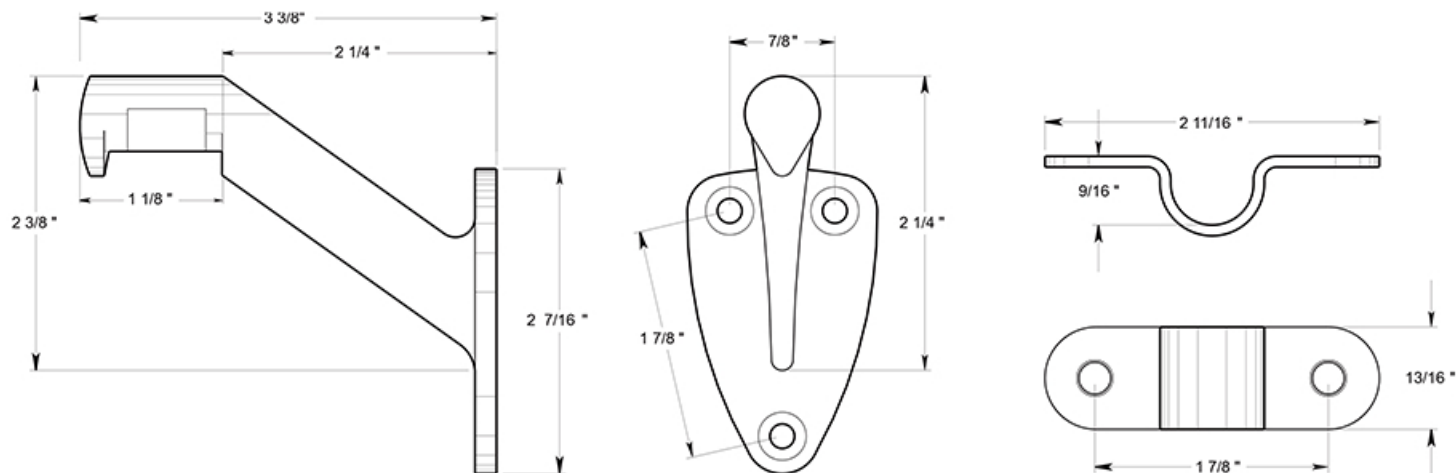

# HRB325

HAND RAIL BRACKET / 3-3/8" PROJECTION / SOLID BRASS

DRAWING NOT TO SCALE

NOTE: Deltana reserves the right to constantly improve its products and is not responsible for differences between the product in-hand and the specifications contained in this drawing. We do not recommend to pre-drill holes or pre-cut woods or metals based on the drawing information if the veracity of the specifications has not been proven by the live product.