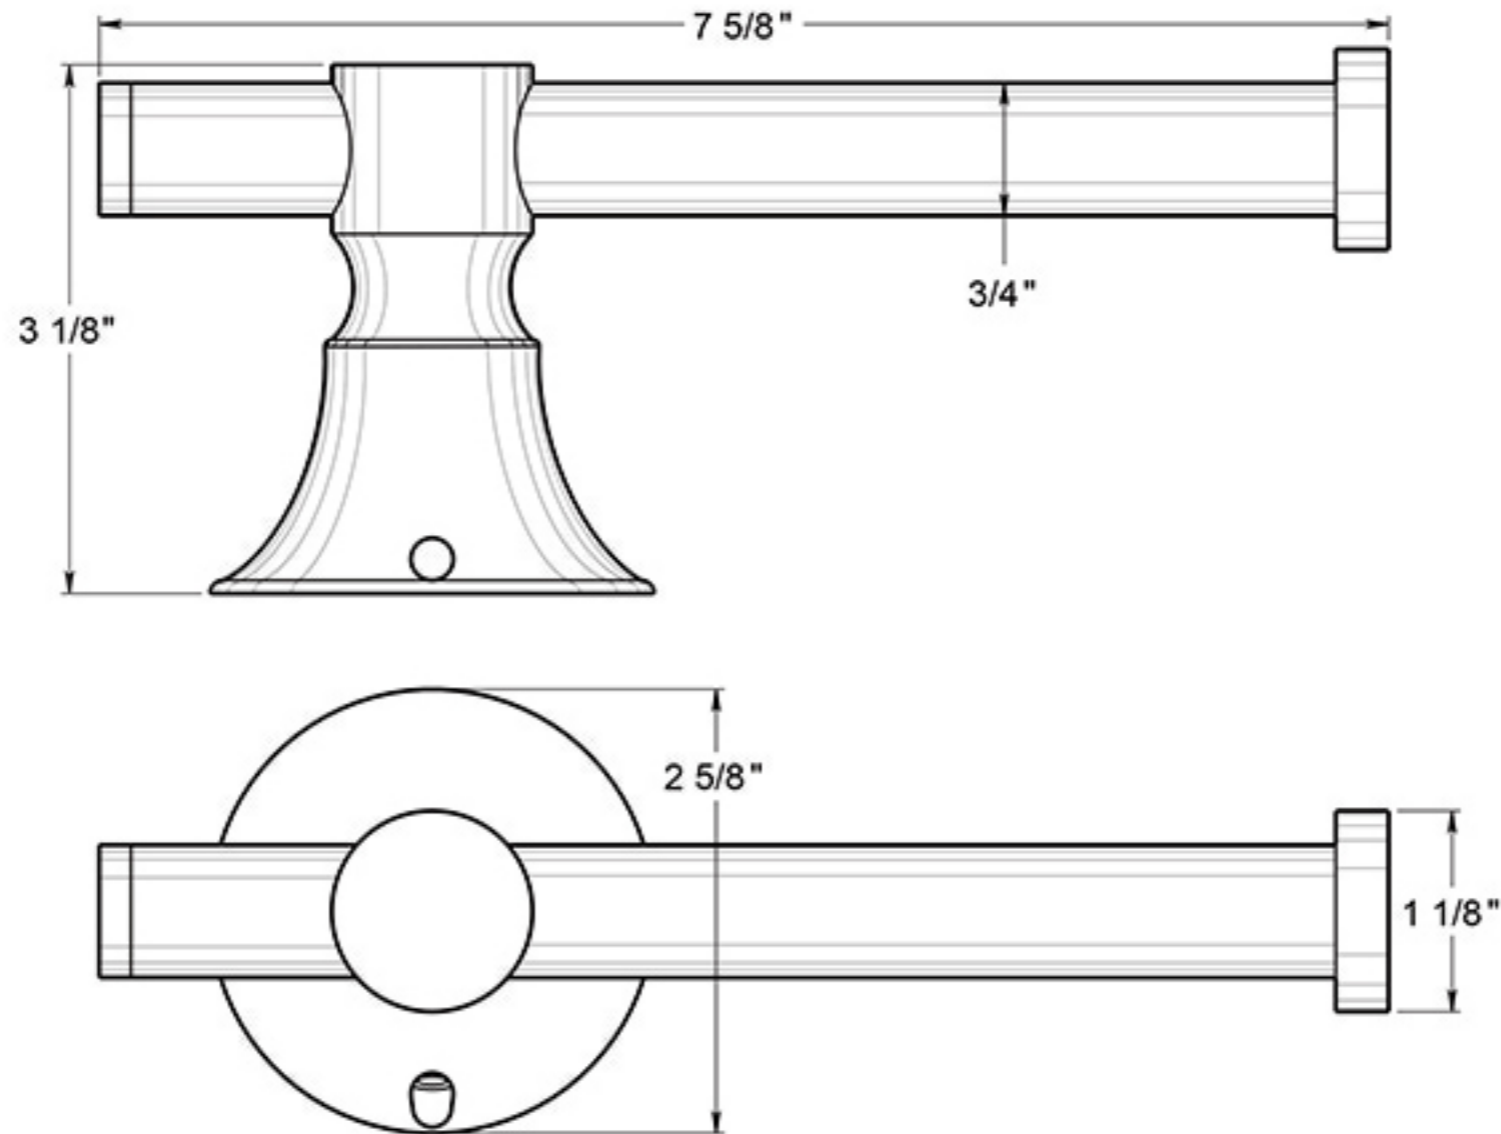

# 88STPH

TOILER PAPER HOLDER / SINGLE POST / SOLID BRASS

DRAWING NOT TO SCALE

NOTE: Deltana reserves the right to constantly improve its products and is not responsible for differences between the product in-hand and the specifications contained in this drawing. We do not recommend to pre-drill holes or pre-cut woods or metals based on the drawing information if the veracity of the specifications has not been proven by the live product.