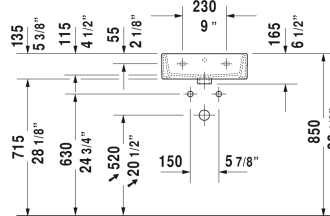

Vero Air Furniture handrinse basin # 0724450000 / 0724450060

|< 17 3/4" Inch >|

Furniture handrinse basin	Dimension	Weight	Order number
with overflow, with faucet deck, underside fully glazed, hardware included, wall-mounted, 17 3/4" Inch			
Colors			
00 White			
Variant			
●	17 3/4" x 13 3/4" Inch	25.6 lb	0724450000
⊗	17 3/4" x 13 3/4" Inch	25.6 lb	0724450060
Infobox			
For vanity units the space-saving siphon is recommended			
Sanitary ceramics with the special WonderGliss surface finish will remain clean and attractive-looking for a long time to come. When ordering WonderGliss please add a "1" as eleventh digit to the model number.			
Space-saving siphon	1 1/4" Inch	0.9 lb	005076
Suitable products			
Ketho vanity unit for console 2 drawers, upper drawer including cut-out for siphon and siphon cover, 31 1/2" x 21 5/8" Inch	31 1/2" x 21 5/8" Inch		KT5217
Vanity unit wall-mounted 1 door, for Vero Air # 072445, 17 1/8" x 12 1/4" Inch	17 1/8" x 12 1/4" Inch		VA6211 L/R
Vanity unit wall-mounted 1 door, for Vero Air # 072445, 17 1/8" x 13 3/8" Inch	17 1/8" x 13 3/8" Inch		LC6245 L/R

All drawings contain the necessary measurements which are subject to standard tolerances. They are stated in inch & mm and are non-binding. Exact measurements, in particular for customized installation scenarios, can only be taken from the finished ceramic piece.