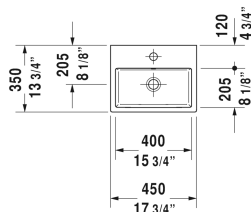

Vero Air Furniture handrinse basin # 0724450000 / 0724450060

|< 17 3/4" Inch >|

Furniture handrinse basin	Dimension	Weight	Order number
with overflow, with faucet deck, underside fully glazed, hardware included, wall-mounted, 17 3/4" Inch			
Colors			
00 White			
Variant			
●	17 3/4" x 13 3/4" Inch	25.6 lb	0724450000
⊗	17 3/4" x 13 3/4" Inch	25.6 lb	0724450060
Infobox			
For vanity units the space-saving siphon is recommended			
Sanitary ceramics with the special WonderGliss surface finish will remain clean and attractive-looking for a long time to come. When ordering WonderGliss please add a "1" as eleventh digit to the model number.			
Space-saving siphon	1 1/4" Inch	0.9 lb	005076
Suitable products			
Ketho vanity unit for console 2 drawers, upper drawer including cut-out for siphon and siphon cover, 31 1/2" x 21 5/8" Inch	31 1/2" x 21 5/8" Inch		KT5217
Vanity unit wall-mounted 1 door, for Vero Air # 072445, 17 1/8" x 12 1/4" Inch	17 1/8" x 12 1/4" Inch		VA6211 L/R
Vanity unit wall-mounted 1 door, for Vero Air # 072445, 17 1/8" x 13 3/8" Inch	17 1/8" x 13 3/8" Inch		LC6245 L/R

All drawings contain the necessary measurements which are subject to standard tolerances. They are stated in inch & mm and are non-binding. Exact measurements, in particular for customized installation scenarios, can only be taken from the finished ceramic piece.