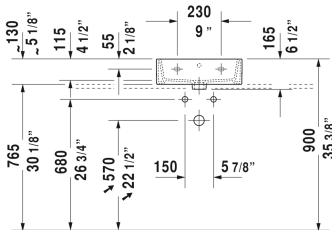

Vero Air Furniture handrinse basin # 0724450000 / 0724450060

|< 17 3/4" Inch >|

Furniture handrinse basin	Dimension	Weight	Order number
with overflow, with faucet deck, underside fully glazed, hardware included, wall-mounted, 17 3/4" Inch			
Colors			
00 White			
Variant			
●	17 3/4" x 13 3/4" Inch	25.6 lb	0724450000
⊗	17 3/4" x 13 3/4" Inch	25.6 lb	0724450060
Infobox			
For vanity units the space-saving siphon is recommended			
Sanitary ceramics with the special WonderGliss surface finish will remain clean and attractive-looking for a long time to come. When ordering WonderGliss please add a "1" as eleventh digit to the model number.			
Space-saving siphon	1 1/4" Inch	0.9 lb	005076
Suitable products			
Ketho vanity unit for console 2 drawers, upper drawer including cut-out for siphon and siphon cover, 31 1/2" x 21 5/8" Inch	31 1/2" x 21 5/8" Inch		KT5217
Vanity unit wall-mounted 1 door, for Vero Air # 072445, 17 1/8" x 12 1/4" Inch	17 1/8" x 12 1/4" Inch		VA6211 L/R
Vanity unit wall-mounted 1 door, for Vero Air # 072445, 17 1/8" x 13 3/8" Inch	17 1/8" x 13 3/8" Inch		LC6245 L/R

All drawings contain the necessary measurements which are subject to standard tolerances. They are stated in inch & mm and are non-binding. Exact measurements, in particular for customized installation scenarios, can only be taken from the finished ceramic piece.