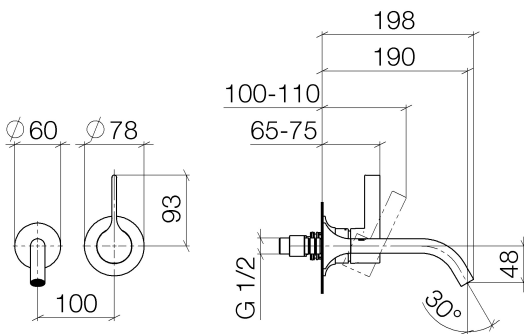

Sink - VAIA

Wall-mounted single-lever mixer without drain - polished chrome

Article number: 36 860 809-00 0010

- 7-1/2" Projection
- Rigid spout
- Round aerated stream
- Spout hole diameter 1-1/2"
- Hole diameter single-lever mixer 2-1/4"
- Mixer with flange \varnothing 3-1/8"
- 2-1/8" diameter flange for spout
- Water flow rate limited to max. 1.2 gpm
- lead-free
- (ADA)

polished chrome

Accessory is required for this item.

Dimensional drawing

Sink - VAIA

Wall-mounted single-lever mixer without drain - polished chrome

Article number: 36 860 809-00 0010

All dimensions in mm / inch = mm x 0,0394

Flow rate chart

Sink - VAIA

Wall-mounted single-lever mixer without drain - polished chrome

Article number: 36 860 809-00 0010

Other surface finishes

platinum matte

36 860 809-06 0010

platinum

Number	Item Number	Designation	Number of units
1	09 24 03 072 10 90	nipple	1
2	13 800 809-00 0010	Lavatory spout, wall-mounted without drain - polished chrome	1
3	09 20 80 021-00	handle	1
4	09 31 11 063 90	pin	1
5	90 31 20 087 00-00	plug	1
6	09 11 02 288-00	cover	1
7	90 27 80 012 00-00	rosette	1
8	90 15 05 064 01 90	cartridge	1
9	09 30 09 064 90	key	1