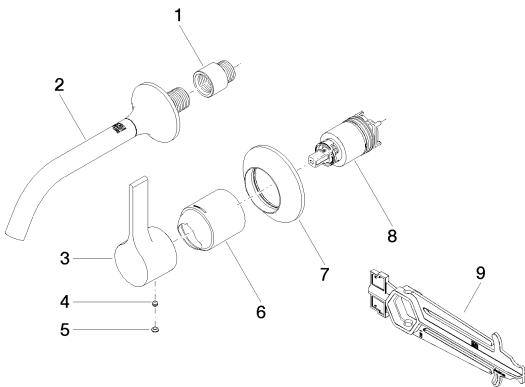

Required article

35 860 970-90 0010

Rough for wall-mounted
faucet mixer on right -

Sink - VAIA

Wall-mounted single-lever mixer without drain - polished chrome

Article number: 36 860 809-00 0010

Spare parts list

Number	Item Number	Designation	Number of units
1	09 24 03 072 10 90	nipple	1
2	13 800 809-00 0010	Lavatory spout, wall-mounted without drain - polished chrome	1
3	09 20 80 021-00	handle	1
4	09 31 11 063 90	pin	1
5	90 31 20 087 00-00	plug	1
6	09 11 02 288-00	cover	1
7	90 27 80 012 00-00	rosette	1
8	90 15 05 064 01 90	cartridge	1
9	09 30 09 064 90	key	1