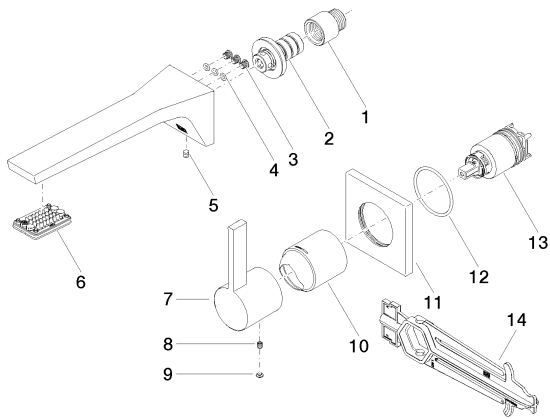

polished chrome

Accessory is required for this item.

Dimensional drawing

Sink - CL.1

Wall-mounted single-lever mixer without drain - polished chrome

Article number: 36 860 705-00

All dimensions in mm / inch = mm x 0,0394

Flow rate chart

Sink - CL.1

Wall-mounted single-lever mixer without drain - polished chrome

Article number: 36 860 705-00

Other surface finishes

platinum matte
36 860 705-06

Dark Platinum matte
36 860 705-99

Rough for wall-mounted
faucet mixer on right -

Sink - CL.1

Wall-mounted single-lever mixer without drain - polished chrome

Article number: 36 860 705-00

Spare parts list

Number	Item Number	Designation	Number of units
1	09 24 03 072 10 90	nipple	1
2	90 24 03 108 01 90	nipple set	1
3	09 30 30 113 20 90	screw	3
4	09 14 10 001 90	seal	3
5	04 31 11 004 00 90	pin	1
6	90 11 02 297 00 90	aerator	1
7	09 20 70 050-00	handle	1
8	09 31 11 030 90	pin	1
9	90 31 20 087 00-00	plug	1
10	09 11 02 288-00	cover	1
11	09 27 78 039-00	rosette	1
12	09 14 10 049 90	seal	1
13	90 15 05 064 01 90	cartridge	1
14	09 30 09 064 90	key	1