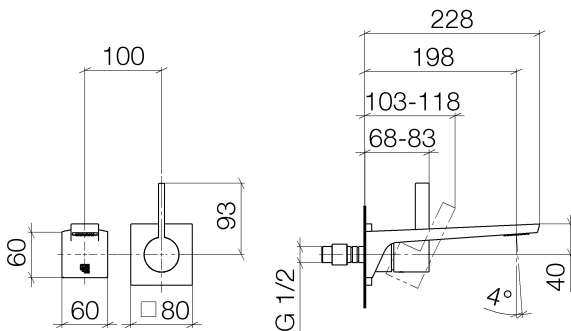

Sink - CL.1

Wall-mounted single-lever mixer without drain - polished chrome

Article number: 36 860 705-00

- 7-3/4" Projection
- Rigid spout
- Rectangular aerator with 40 individual streams
- Spout hole diameter 1-1/2"
- Hole diameter single-lever mixer 2-1/4"
- Flange 3-1/8" x 3-1/8"
- Water flow rate limited to max. 1.2 gpm
- lead-free
- (ADA)

polished chrome

Accessory is required for this item.

Dimensional drawing

Sink - CL.1

Wall-mounted single-lever mixer without drain - polished chrome

Article number: 36 860 705-00

All dimensions in mm / inch = mm x 0,0394

Flow rate chart

Sink - CL.1

Wall-mounted single-lever mixer without drain - polished chrome

Article number: 36 860 705-00

Other surface finishes

platinum matte
36 860 705-06

Dark Platinum matte
36 860 705-99

Rough for wall-mounted
faucet mixer on right -

Sink - CL.1

Wall-mounted single-lever mixer without drain - polished chrome

Article number: 36 860 705-00

Spare parts list

Number	Item Number	Designation	Number of units
1	09 24 03 072 10 90	nipple	1
2	90 24 03 108 01 90	nipple set	1
3	09 30 30 113 20 90	screw	3
4	09 14 10 001 90	seal	3
5	04 31 11 004 00 90	pin	1
6	90 11 02 297 00 90	aerator	1
7	09 20 70 050-00	handle	1
8	09 31 11 030 90	pin	1
9	90 31 20 087 00-00	plug	1
10	09 11 02 288-00	cover	1
11	09 27 78 039-00	rosette	1
12	09 14 10 049 90	seal	1
13	90 15 05 064 01 90	cartridge	1
14	09 30 09 064 90	key	1