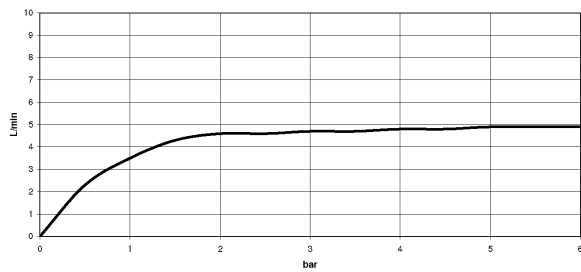

Sink - CL.1

Wall-mounted single-lever mixer without drain - polished chrome

Article number: 36 860 705-00

All dimensions in mm / inch = mm x 0,0394

Flow rate chart