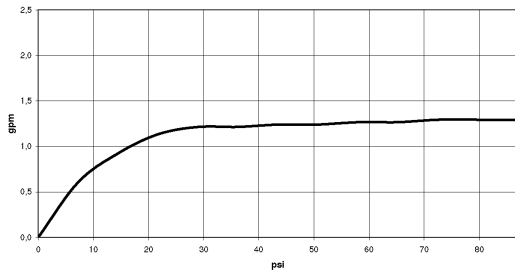

Sink - Meta

Wall-mounted single-lever mixer without drain - polished chrome

Article number: 36 860 660-00 0010

- 7-1/2" Projection
- Rigid spout
- Round aerated stream
- Spout hole diameter 1-1/2"
- Hole diameter single-lever mixer 2-1/4"
- 2-1/8" diameter flange for spout
- Diameter flange for mixer 3-1/8"
- Water flow rate limited to max. 1.2 gpm
- lead-free
- (ADA)

polished chrome

Accessory is required for this item.

Dimensional drawing

Sink - Meta

Wall-mounted single-lever mixer without drain - polished chrome

Article number: 36 860 660-00 0010

All dimensions in mm / inch = mm x 0,0394

Flow rate chart

Sink - Meta

Wall-mounted single-lever mixer without drain - polished chrome

Article number: 36 860 660-00 0010

Other surface finishes

platinum matte

36 860 660-06 0010

black matte