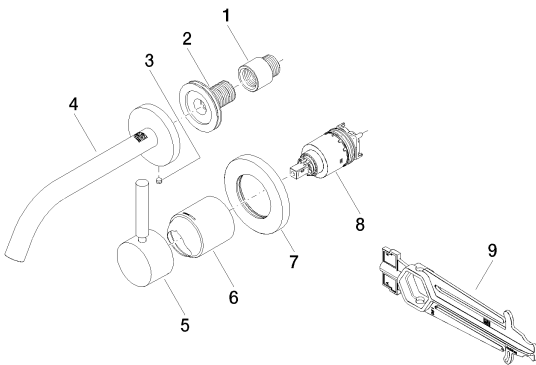

Flow rate chart

Sink - Meta

Wall-mounted single-lever mixer without drain - polished chrome

Article number: 36 860 660-00 0010

Other surface finishes

platinum matte

36 860 660-06 0010

black matte

35 860 970-90 0010

Rough for wall-mounted
faucet mixer on right -

Sink - Meta

Wall-mounted single-lever mixer without drain - polished chrome

Article number: 36 860 660-00 0010

Spare parts list

Number	Item Number	Designation	Number of units
1	09 24 03 072 10 90	nipple	1
2	09 24 03 280 90	nipple	1
3	09 31 11 112 90	pin	1
4	90 28 22 323 01-00	spout	1
5	90 20 66 007 00-00	handle	1
6	09 11 02 288-00	cover	1
7	90 27 62 011 00-00	rosette	1
8	90 15 05 064 01 90	cartridge	1
9	09 30 09 064 90	key	1