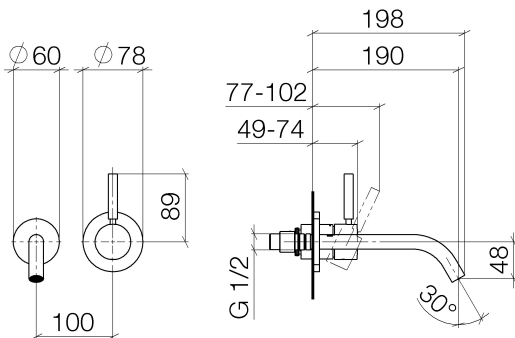

Sink - Meta

Wall-mounted single-lever mixer without drain - polished chrome

Article number: 36 860 660-00 0010

- 7-1/2" Projection
- Rigid spout
- Round aerated stream
- Spout hole diameter 1-1/2"
- Hole diameter single-lever mixer 2-1/4"
- 2-1/8" diameter flange for spout
- Diameter flange for mixer 3-1/8"
- Water flow rate limited to max. 1.2 gpm
- lead-free
- (ADA)

polished chrome

Accessory is required for this item.

Dimensional drawing

Sink - Meta

Wall-mounted single-lever mixer without drain - polished chrome

Article number: 36 860 660-00 0010

All dimensions in mm / inch = mm x 0,0394

Flow rate chart

Sink - Meta

Wall-mounted single-lever mixer without drain - polished chrome

Article number: 36 860 660-00 0010

Other surface finishes

platinum matte

36 860 660-06 0010

black matte

35 860 970-90 0010

Rough for wall-mounted
faucet mixer on right -

Sink - Meta

Wall-mounted single-lever mixer without drain - polished chrome

Article number: 36 860 660-00 0010

Spare parts list

Number	Item Number	Designation	Number of units
1	09 24 03 072 10 90	nipple	1
2	09 24 03 280 90	nipple	1
3	09 31 11 112 90	pin	1
4	90 28 22 323 01-00	spout	1
5	90 20 66 007 00-00	handle	1
6	09 11 02 288-00	cover	1
7	90 27 62 011 00-00	rosette	1
8	90 15 05 064 01 90	cartridge	1
9	09 30 09 064 90	key	1