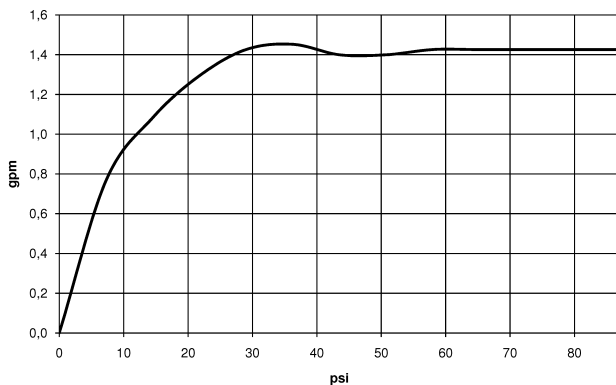

Kitchen - Tara Ultra

Single-lever mixer pull-down with spray function - polished chrome

Article number: 33 870 875-00 0010

- 9-1/2" Projection
- Swiveling spout 360°
- Optional restriction, swivels 110°
- Laminar and spray function
- Total height 19-5/8"
- 9-1/2" height to aerator/spout outlet
- 1-3/8" hole diameter
- 2x 10 mm flexible supply lines including 3/8" US adapters
- 59" metal shower hose
- Sprayface with descaling system
- Water flow rate limited to max. 1.5 gpm
- lead-free
- (ADA)
- Internal backflow preventer.
- Push button locks into spray mode when pressed. To switch back to laminar flow the water must be turned off.

polished chrome

Kitchen - Tara Ultra

Single-lever mixer pull-down with spray function - polished chrome

Article number: 33 870 875-00 0010

Dimensional drawing

All dimensions in mm / inch = mm x 0,0394

Flow rate chart