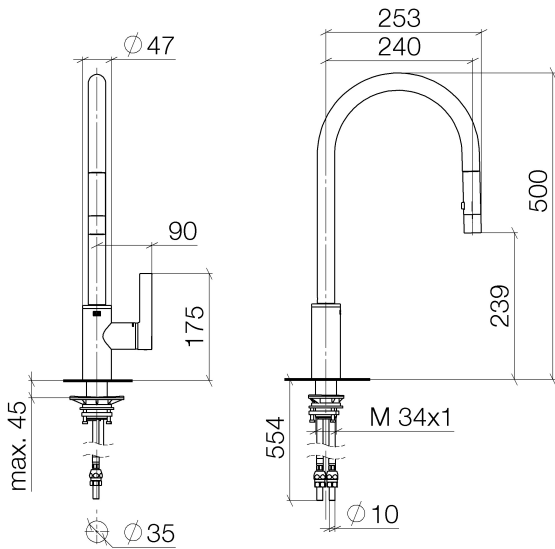

Kitchen - Tara Ultra

Single-lever mixer pull-down with spray function - polished chrome

Article number: 33 870 875-00 0010

- 9-1/2" Projection
- Swiveling spout 360°
- Optional restriction, swivels 110°
- Laminar and spray function
- Total height 19-5/8"
- 9-1/2" height to aerator/spout outlet
- 1-3/8" hole diameter
- 2x 10 mm flexible supply lines including 3/8" US adapters
- 59" metal shower hose
- Sprayface with descaling system
- Water flow rate limited to max. 1.5 gpm
- lead-free
- (ADA)
- Internal backflow preventer.
- Push button locks into spray mode when pressed. To switch back to laminar flow the water must be turned off.

polished chrome

Kitchen - Tara Ultra

Single-lever mixer pull-down with spray function - polished chrome

Article number: 33 870 875-00 0010

Dimensional drawing

All dimensions in mm / inch = mm x 0,0394

Flow rate chart

Kitchen - Tara Ultra

Single-lever mixer pull-down with spray function - polished chrome

Article number: 33 870 875-00 0010

Other surface finishes

platinum matte

33 870 875-06 0010

platinum

33 870 875-08 0010

Recommended article

10 713 970-00

AIR SWITCH operating button, trim parts only - polished chrome

82 424 970-00

Soap dispenser without flange - polished chrome

Kitchen - Tara Ultra
 Single-lever mixer pull-down with spray function - polished chrome
 Article number: 33 870 875-00 0010