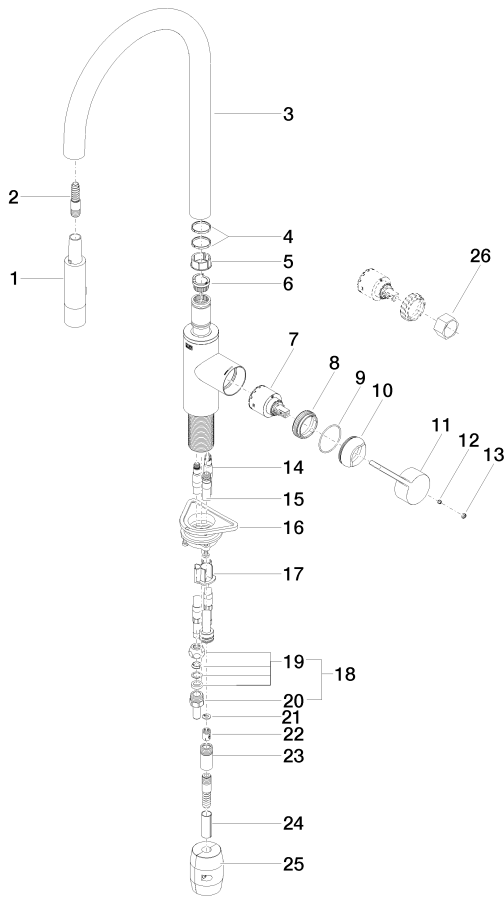

Kitchen - Tara Ultra

Single-lever mixer pull-down with spray function - polished chrome

Article number: 33 870 875-00 0010

- 9-1/2" Projection
- Swiveling spout 360°
- Optional restriction, swivels 110°
- Laminar and spray function
- Total height 19-5/8"
- 9-1/2" height to aerator/spout outlet
- 1-3/8" hole diameter
- 2x 10 mm flexible supply lines including 3/8" US adapters
- 59" metal shower hose
- Sprayface with descaling system
- Water flow rate limited to max. 1.5 gpm
- lead-free
- (ADA)
- Internal backflow preventer.
- Push button locks into spray mode when pressed. To switch back to laminar flow the water must be turned off.

polished chrome

Kitchen - Tara Ultra

Single-lever mixer pull-down with spray function - polished chrome

Article number: 33 870 875-00 0010

Dimensional drawing

All dimensions in mm / inch = mm x 0,0394

Flow rate chart

Recommended article

10 713 970-00

AIR SWITCH operating button, trim parts only - polished chrome

82 424 970-00

Soap dispenser without flange - polished chrome

Kitchen - Tara Ultra
 Single-lever mixer pull-down with spray function - polished chrome
 Article number: 33 870 875-00 0010

Spare parts list

Number	Item Number	Designation	Number of units
1	04 12 11 148 00-00	shower	1
2	04 30 02 120 00-00	hose	1
3	90 28 22 304 00-00	spout	1
4	09 28 10 160 90	ring	1
5	09 18 40 186 90	sleeve	1
6	09 30 11 203 90	ring	1
7	90 15 05 062 00 90	cartridge	1
8	09 23 10 072 90	nut	1
9	09 14 10 190 90	seal	1
10	09 28 30 030-00	cover	1
11	09 20 87 020-00	handle	1
12	09 31 11 063 90	pin	1
13	90 31 20 087 00-00	plug	1
14	04 30 04 098 00 90	hose	2
15	04 28 20 066 00 90	pipe	1
16	04 30 11 040 00 90	fixing set	1
17	09 20 93 056 90	insert	1
18	04 24 04 222 00-00	adaptor	2
19	04 23 30 031 01-07	threaded connector	2
20	09 24 04 222 10-00	adaptor	2
21	09 16 01 023 90	ring	1
22	09 23 01 096 90	back-flow preventer	1
23	90 24 03 253 00 90	adaptor	1
24	09 30 03 038 90	hose	1
25	04 21 50 010 00 90	accessories	1
26	09 30 09 031 90	key	1