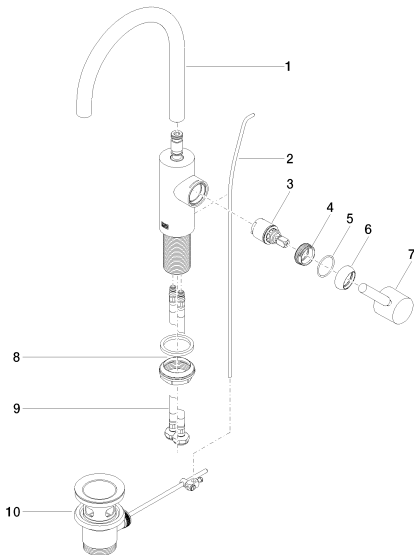

Sink - Meta

Single-lever lavatory mixer with drain - polished chrome

Article number: 33 560 661-00 0010

NO IMAGE

AVAILABLE

- Spout version bent by 180°
- 6-1/2" Projection
- US drain with overflow
- Swiveling spout 360°
- Round aerated stream
- Total height 12-1/4"
- Height to aerator/spout outlet 7-7/8"
- 1-3/8" hole diameter
- 2 x pressure hose with 3/8" compression fitting
- Water flow rate limited to max. 1.2 gpm
- lead-free
- (ADA)
- For combination with vessel sinks.

polished chrome

All dimensions in mm / inch = mm x 0,0394

Sink - Meta

Single-lever lavatory mixer with drain - polished chrome

Article number: 33 560 661-00 0010

Sink - Meta

Single-lever lavatory mixer with drain - polished chrome

Spare parts list

Number	Item Number	Designation	Number of units
1	90 28 22 350 01-00	spout	1
2	09 31 09 110-00	pull-rod	1
3	90 15 05 044 00 90	cartridge	1
4	09 24 04 266 90	nut	1
5	09 14 10 091 90	seal	1
6	09 28 30 021-00	cover	1
7	90 20 66 003 00-00	handle	1
8	04 23 10 044 07 90	fixing set	1
9	04 30 04 100 00 90	hose	2
10	04 11 01 023 00-00	Drain - polished chrome	1