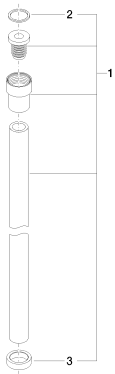

Shower - Series- various

WATER TUBE Kneipp hose white 78-3/4" - polished chrome

Article number: 28 285 979-00

- Hose nozzle with sleeve
- With holding ring

polished chrome

Dimensional drawing

All dimensions in mm / inch = mm x 0,0394

Shower - Series- various

WATER TUBE Kneipp hose white 78-3/4" - polished chrome

Article number: 28 285 979-00

Flow rate chart

Shower - Series-**various**

WATER TUBE Kneipp hose white 78-3/4" - polished chrome

Article number: 28 285 979-00

Other surface finishes

platinum matte
28 285 979-06

platinum
28 285 979-08

Brushed Durabrass
28 285 979-28

More custom finish options are available via special production (xTra Service). Please see our finish matrix for availability and pricing or contact a Dornbracht representative.

Spare parts list

Number	Item Number	Designation	Number of units
2	09 14 20 003 90	seal	1
3	09 28 10 116-00	ring	1