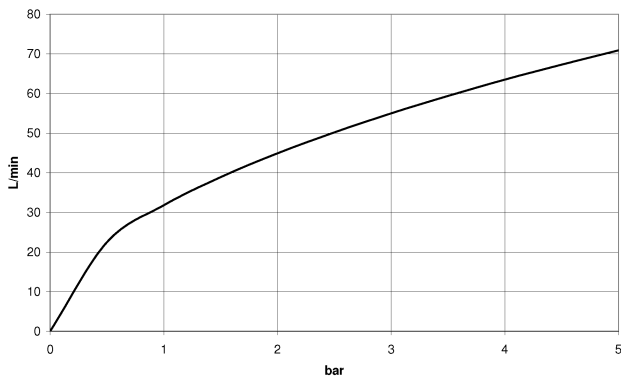

Shower - Series- various

WATER TUBE Kneipp hose white 78-3/4" - polished chrome

Article number: 28 285 979-00

- Hose nozzle with sleeve
- With holding ring

polished chrome

Dimensional drawing

All dimensions in mm / inch = mm x 0,0394

Shower - Series- various

WATER TUBE Kneipp hose white 78-3/4" - polished chrome

Article number: 28 285 979-00

Flow rate chart

Shower - Series-**various**

WATER TUBE Kneipp hose white 78-3/4" - polished chrome