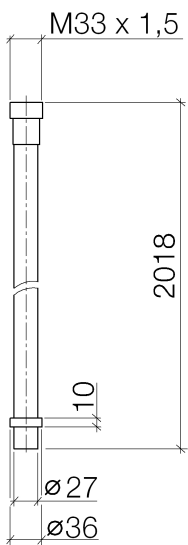

Shower - Series- various

WATER TUBE Kneipp hose white 78-3/4" - polished chrome

Article number: 28 285 979-00

- Hose nozzle with sleeve
- With holding ring

polished chrome

Dimensional drawing

All dimensions in mm / inch = mm x 0,0394

Shower - Series- various

WATER TUBE Kneipp hose white 78-3/4" - polished chrome

Article number: 28 285 979-00

Flow rate chart

Shower - Series-**various**

WATER TUBE Kneipp hose white 78-3/4" - polished chrome

Spare parts list

Number	Item Number	Designation	Number of units
2	09 14 20 003 90	seal	1
3	09 28 10 116-00	ring	1