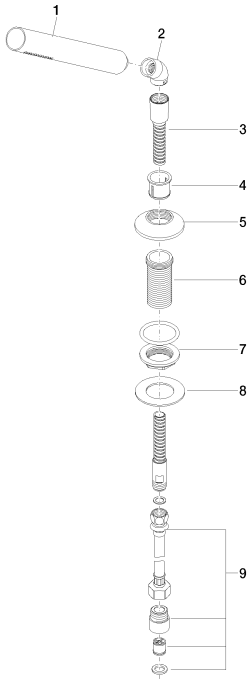

## Bathtub - VAIA

Hand shower set for deck-mounted tub installation - polished chrome

Article number: 27 702 809-00

- Standard spray mode
- Descaling system
- Flange diameter 2-3/8"
- 1-1/4" hole diameter
- Metal shower hose 68-7/8" with anti-twist device
- Water flow rate limited to max. 1.8 gpm
- Internal backflow preventer.

## Dimensional drawing

All dimensions in mm / inch = mm x 0,0394

Bathtub - VAIA

Hand shower set for deck-mounted tub installation - polished chrome

Article number: 27 702 809-00

### Flow rate chart

### Spare parts list

Number	Item Number	Designation	Number of units
1	28 013 979-00	Baton hand shower - polished chrome	1
2	28 411 970-00	angle	1
3	28 322 970-00	Metal shower hose 1/2" x 3/8" x 68-7/8" - polished chrome	1
4	09 18 40 085 90	sleeve	1
5	09 27 80 016-00	rosette	1
6	09 30 01 090-07	sleeve	1
7	04 23 10 032 46 90	fixing set	1
8	09 30 11 060 90	disc	1
9	12 505 970 90	Flexible supply line 1/2" x 3/8" x 19-5/8" -	1