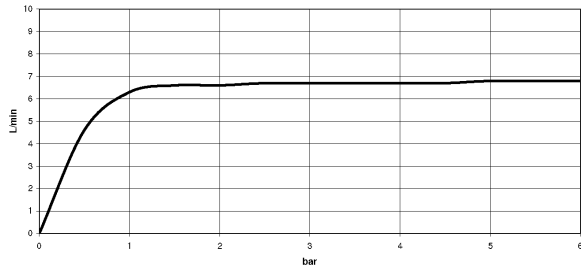

## Dimensional drawing

All dimensions in mm / inch = mm x 0,0394

Bathtub - VAIA

Hand shower set for deck-mounted tub installation - polished chrome

Article number: 27 702 809-00

### Flow rate chart