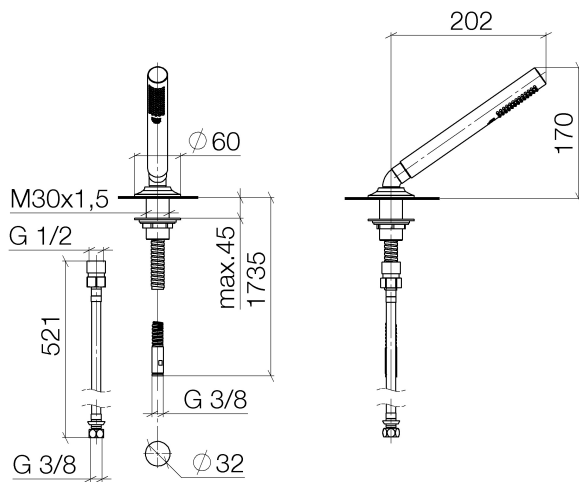

## Bathtub - VAIA

Hand shower set for deck-mounted tub installation - polished chrome

Article number: 27 702 809-00

- Standard spray mode
- Descaling system
- Flange diameter 2-3/8"
- 1-1/4" hole diameter
- Metal shower hose 68-7/8" with anti-twist device
- Water flow rate limited to max. 1.8 gpm
- Internal backflow preventer.

## Dimensional drawing

All dimensions in mm / inch = mm x 0,0394

Bathtub - VAIA

Hand shower set for deck-mounted tub installation - polished chrome

Article number: 27 702 809-00

## Bathtub - VAIA

Hand shower set for deck-mounted tub installation - polished chrome

Article number: 27 702 809-00

### Spare parts list

Number	Item Number	Designation	Number of units
1	28 013 979-00	Baton hand shower - polished chrome	1
2	28 411 970-00	angle	1
3	28 322 970-00	Metal shower hose 1/2" x 3/8" x 68-7/8" - polished chrome	1
4	09 18 40 085 90	sleeve	1
5	09 27 80 016-00	rosette	1
6	09 30 01 090-07	sleeve	1
7	04 23 10 032 46 90	fixing set	1
8	09 30 11 060 90	disc	1
9	12 505 970 90	Flexible supply line 1/2" x 3/8" x 19-5/8" -	1