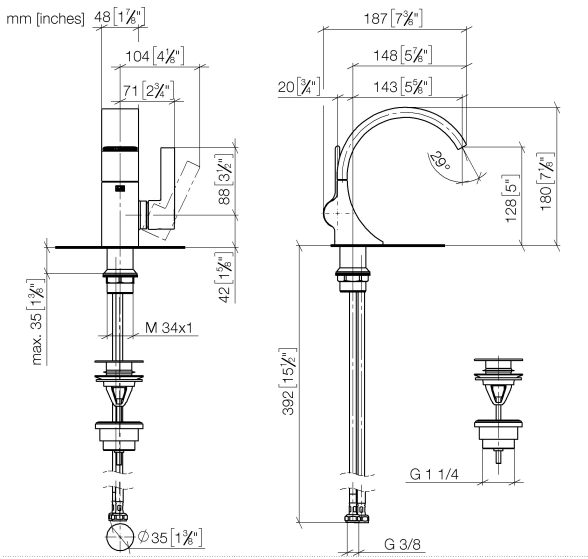

Washbasin - CYO

Single-lever basin mixer with pop-up waste - platinum matt

Article number: 33 500 811-06

- 143 mm projection
- fixed spout
- rectangular, air-enriched flow
- height of mixer 180 mm
- height up to aerator 128 mm
- hole diameter 35 mm
- 2x screw-in M 8 x 1 pressure hose, leak-tested
- max. flow 4.5 l/min
- lead-free
- Fittings group as per DIN 4109: 1
- Only suitable for basins with an overflow.
- Must not be combined with continuous-flow heaters heaters.
- Distance from centre of tap hole to wall min. 55 mm or to front edge of basin min. 40 mm.

platinum matt

Washbasin - CYO
 Single-lever basin mixer with pop-up waste - platinum matt
 Article number: 33 500 811-06

Dimensional drawing

All details in mm / inch = mm x 0.0394

Flow rate chart

Washbasin - CYO

Single-lever basin mixer with pop-up waste - platinum matt

Article number: 33 500 811-06

Other finish variants

polished chrome
33 500 811-00

Brushed durabronz (23kt)
33 500 811-28

Dark Platinum matt
33 500 811-99

Other finishes on request (x-tra Service)

Spare parts list

No.	Item Number	Name	Quantity used
1	90 11 70 012 01-06	spout	1
2	09 23 01 172 90	flow reducer	1
3	90 15 05 044 00 90	cartridge	1
4	09 24 04 266 90	nut	1
5	09 28 30 021-06	cover	1
6	09 20 80 024-06	handle	1
7	09 31 11 030 90	pin	1
8	90 31 20 087 00-06	plug	1
9	09 31 11 008 90	pin	1
10	90 31 20 129 00 90	plug	1
11	04 23 10 044 07 90	fixing set	1
12	04 30 04 100 00 90	hose	2
13	10 125 970-06	Basin Waste with push fastening 1 1/4" - platinum matt	1