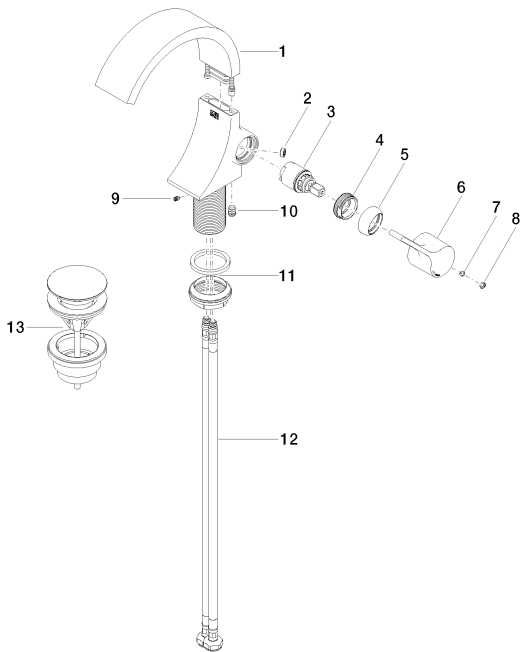

Washbasin - CYO

Single-lever basin mixer with pop-up waste - platinum matt

Article number: 33 500 811-06

- 143 mm projection
- fixed spout
- rectangular, air-enriched flow
- height of mixer 180 mm
- height up to aerator 128 mm
- hole diameter 35 mm
- 2x screw-in M 8 x 1 pressure hose, leak-tested
- max. flow 4.5 l/min
- lead-free
- Fittings group as per DIN 4109: 1
- Only suitable for basins with an overflow.
- Must not be combined with continuous-flow heaters heaters.
- Distance from centre of tap hole to wall min. 55 mm or to front edge of basin min. 40 mm.

platinum matt

Washbasin - CYO
 Single-lever basin mixer with pop-up waste - platinum matt
 Article number: 33 500 811-06

Dimensional drawing

All details in mm / inch = mm x 0.0394

Flow rate chart

Washbasin - CYO

Single-lever basin mixer with pop-up waste - platinum matt

Article number: 33 500 811-06

Other finish variants

polished chrome
33 500 811-00

Brushed durabronz (23kt)
33 500 811-28

Dark Platinum matt
33 500 811-99

Other finishes on request (x-tra Service)

Spare parts list

No.	Item Number	Name	Quantity used
1	90 11 70 012 01-06	spout	1
2	09 23 01 172 90	flow reducer	1
3	90 15 05 044 00 90	cartridge	1
4	09 24 04 266 90	nut	1
5	09 28 30 021-06	cover	1
6	09 20 80 024-06	handle	1
7	09 31 11 030 90	pin	1
8	90 31 20 087 00-06	plug	1
9	09 31 11 008 90	pin	1
10	90 31 20 129 00 90	plug	1
11	04 23 10 044 07 90	fixing set	1
12	04 30 04 100 00 90	hose	2
13	10 125 970-06	Basin Waste with push fastening 1 1/4" - platinum matt	1