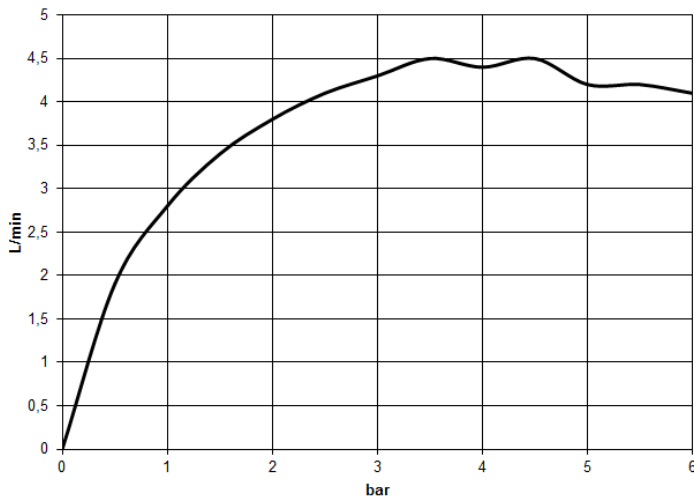

Washbasin - CYO

Single-lever basin mixer with pop-up waste - platinum matt

Article number: 33 500 811-06

- 143 mm projection
- fixed spout
- rectangular, air-enriched flow
- height of mixer 180 mm
- height up to aerator 128 mm
- hole diameter 35 mm
- 2x screw-in M 8 x 1 pressure hose, leak-tested
- max. flow 4.5 l/min
- lead-free
- Fittings group as per DIN 4109: 1
- Only suitable for basins with an overflow.
- Must not be combined with continuous-flow heaters heaters.
- Distance from centre of tap hole to wall min. 55 mm or to front edge of basin min. 40 mm.

platinum matt

Washbasin - CYO
 Single-lever basin mixer with pop-up waste - platinum matt
 Article number: 33 500 811-06

Dimensional drawing

All details in mm / inch = mm x 0.0394

Flow rate chart

Washbasin - CYO