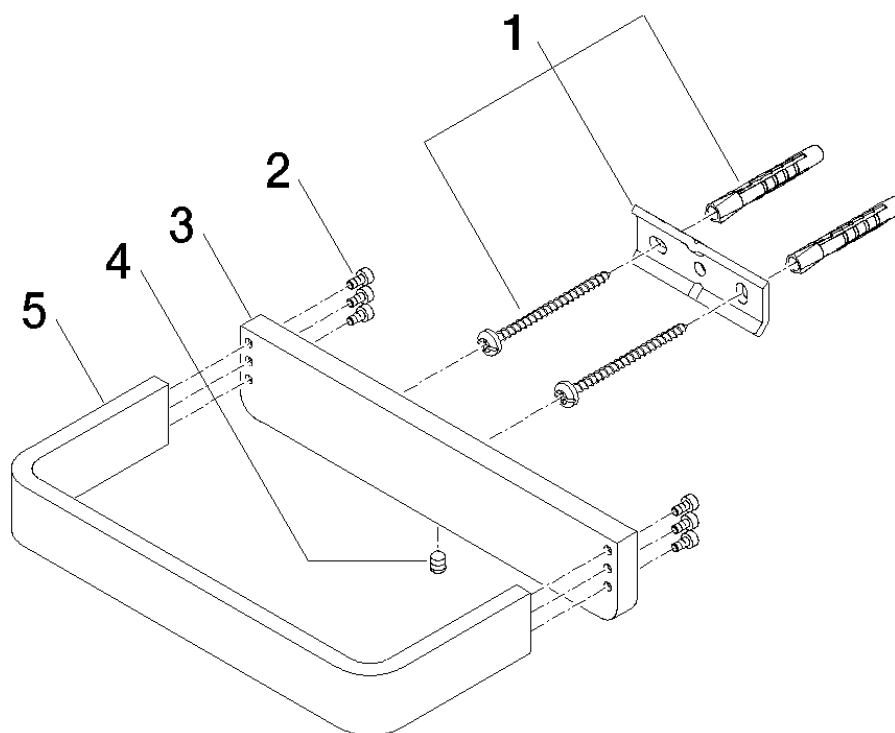

Product specifications

- Width 7-1/8"
- Height 1-3/8"
- 3-3/8" Projection

Surfaces

- chrome 83200710-00
- matt platinum 83200710-06

Exploded assembly drawing

Order quantity

No.	Article number	Name	Installation quantity
1	0517207180090	fixing set	2
2	9030300590090	screw	2
3	081771502ff	holder	1
4	0431111120090	pin	2
5	081771552ff	holder	1