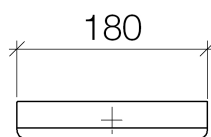

Product specifications

- Width 7-1/8"
- Height 1-3/8"
- 3-3/8" Projection

Surfaces

- chrome 83200710-00
- matt platinum 83200710-06

Exploded assembly drawing

Order quantity

No.	Article number	Name	Installation quantity
1	0517207180090	fixing set	2
2	9030300590090	screw	2
3	081771502ff	holder	1
4	0431111120090	pin	2
5	081771552ff	holder	1