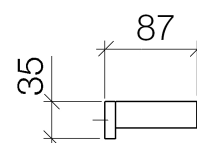

Product specifications

- Width 7-1/8"
- Height 1-3/8"
- 3-3/8" Projection

Surfaces

- chrome 83200710-00
- matt platinum 83200710-06

Exploded assembly drawing

Order quantity

No.	Article number	Name	Installation quantity
1	0517207180090	fixing set	2
2	9030300590090	screw	2
3	081771502ff	holder	1
4	0431111120090	pin	2
5	081771552ff	holder	1