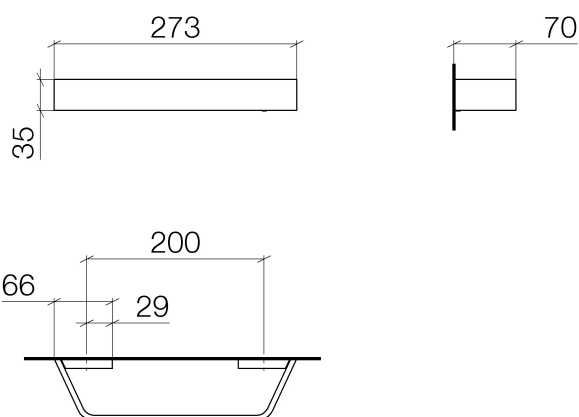

Product specifications

- gauge 200 mm
- width 273mm
- height 35 mm
- 70 mm projection

Surfaces

- chrome 83020705-00
- platinum matt 83020705-06

Exploded assembly drawing

Order quantity

No.	Article number	Name	Installation quantity
1	0517207580090	fixing set	2
2	09303019190	screw	6
3	081770500ff	holder	1
4	081770552ff	bar	1
5	081770501ff	holder	1
6	0431111130090	pin	2