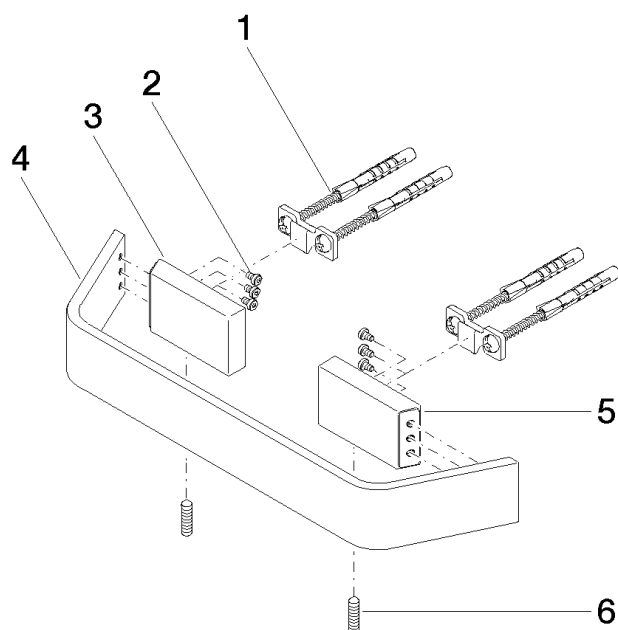

Product specifications

- gauge 200 mm
- width 273mm
- height 35 mm
- 70 mm projection

Surfaces

- chrome 83020705-00
- platinum matt 83020705-06

Exploded assembly drawing

Order quantity

No.	Article number	Name	Installation quantity
1	0517207580090	fixing set	2
2	09303019190	screw	6
3	081770500ff	holder	1
4	081770552ff	bar	1
5	081770501ff	holder	1
6	0431111130090	pin	2