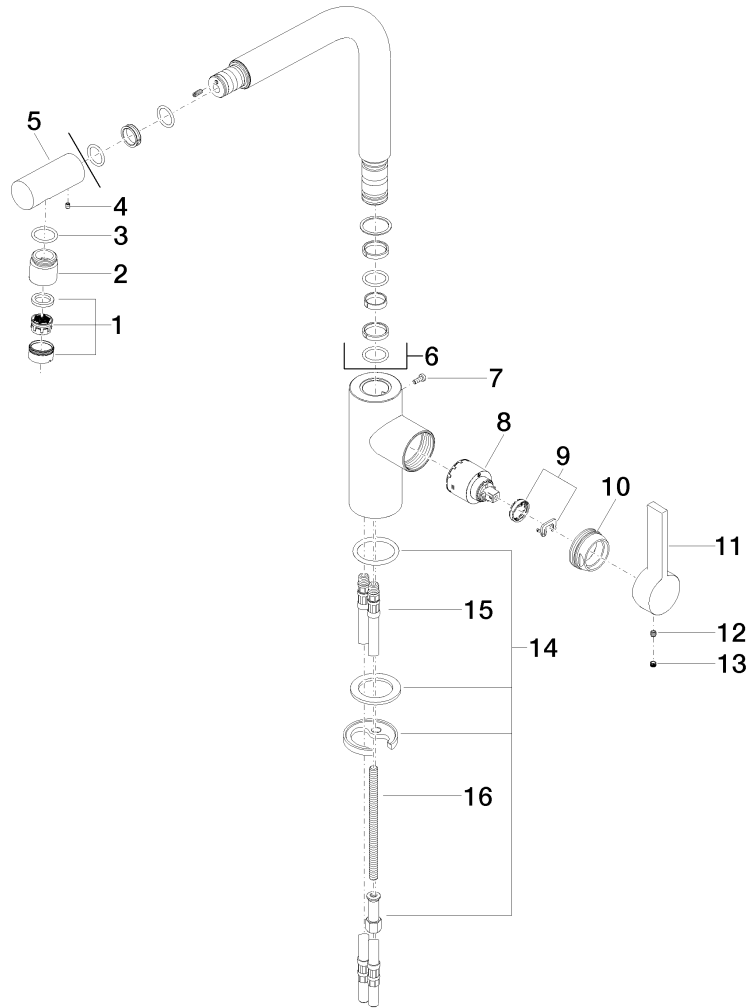

**Product specifications**

**• 9-1/4" Projection**

- Swivel spout 360°
- Spout with 20° pivoting swivel spout
- Areated stream
- Total height 13-1/4"
- Height to aerator/spout outlet 11-3/4"
- 1-3/8" hole diameter
- 2x 3/8" US flexible supply lines
- Water flow rate limited to max. 1.5 gpm
- low lead compliant

**(ADA)**

**Combination with hand spray set or profi hand spray set not possible.**

**Surfaces**

- chrome 33800790-000010
- matt platinum 33800790-060010

**Exploded assembly drawing**

Kitchen

**Elio Single-lever mixer**

Article number: 33800790ff0010

**Order quantity**

<b>No.</b>	<b>Article number</b>	<b>Name</b>	<b>Installation quantity</b>
1	90230102608ff	aerator	1
2	09240416410ff	nipple	1
3	09141010090	seal	1
4	09311104490	pin	1
5	09240416310ff	nipple	1
6	90282218500ff	spout	1
7	09303005490	screw	1
8	9015050610090	cartridge	1
9	0428101480090	accessories	1
9	092404141ff	nut	1
11	092079040ff	handle	1
12	09311103090	pin	1
13	09312010990	plug	1
14	0430110387590	fixing set	1
15	0430040450090	hose	2
16	09311109190	pin	1

Kitchen

**Elio Single-lever mixer**

Article number: 33800790ff0010