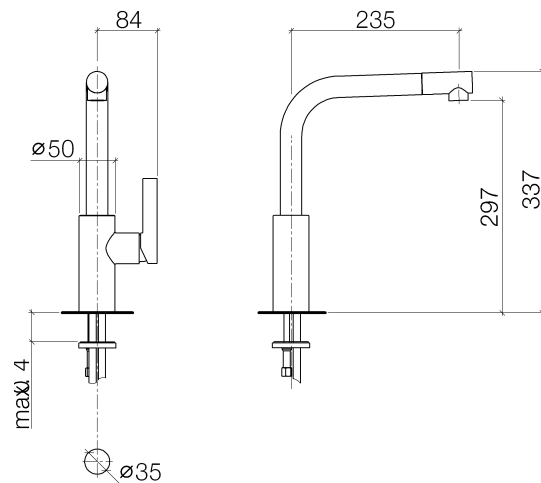

**Product specifications**

**• 9-1/4" Projection**

- Swivel spout 360°
- Spout with 20° pivoting swivel spout
- Areated stream
- Total height 13-1/4"
- Height to aerator/spout outlet 11-3/4"
- 1-3/8" hole diameter
- 2x 3/8" US flexible supply lines
- Water flow rate limited to max. 1.5 gpm
- low lead compliant

**(ADA)**

**Combination with hand spray set or profi hand spray set not possible.**

**Surfaces**

- chrome 33800790-000010
- matt platinum 33800790-060010

**Exploded assembly drawing**

Kitchen

**Elio Single-lever mixer**

Article number: 33800790ff0010

**Order quantity**

<b>No.</b>	<b>Article number</b>	<b>Name</b>	<b>Installation quantity</b>
1	90230102608ff	aerator	1
2	09240416410ff	nipple	1
3	09141010090	seal	1
4	09311104490	pin	1
5	09240416310ff	nipple	1
6	90282218500ff	spout	1
7	09303005490	screw	1
8	9015050610090	cartridge	1
9	0428101480090	accessories	1
9	092404141ff	nut	1
11	092079040ff	handle	1
12	09311103090	pin	1
13	09312010990	plug	1
14	0430110387590	fixing set	1
15	0430040450090	hose	2
16	09311109190	pin	1

Kitchen

**Elio Single-lever mixer**

Article number: 33800790ff0010