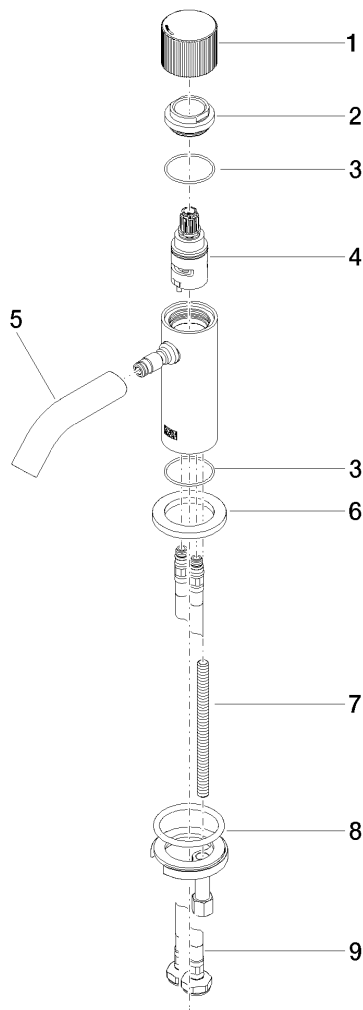

**META Single-lever basin mixer without pop-up waste 105mm**  
Article number: 33525664

**Exploded assembly drawing**

## META Single-lever basin mixer without pop-up waste 105mm

Article number: 33525664

### Order quantity

No.	Article number	Name	Installation quantity
1	092066018ff	handle	1
2	092404532ff	nut	1
3	09141020290	seal	2
4	9090031690090	top	1
5	90110621200ff	spout	1
6	092766006ff	rosette	1
7	09311101290	pin	1
8	0430110380090	fixing set	1
9	0430041000090	hose	2

# META Single-lever basin mixer without pop-up waste 105mm

Article number: 33525664