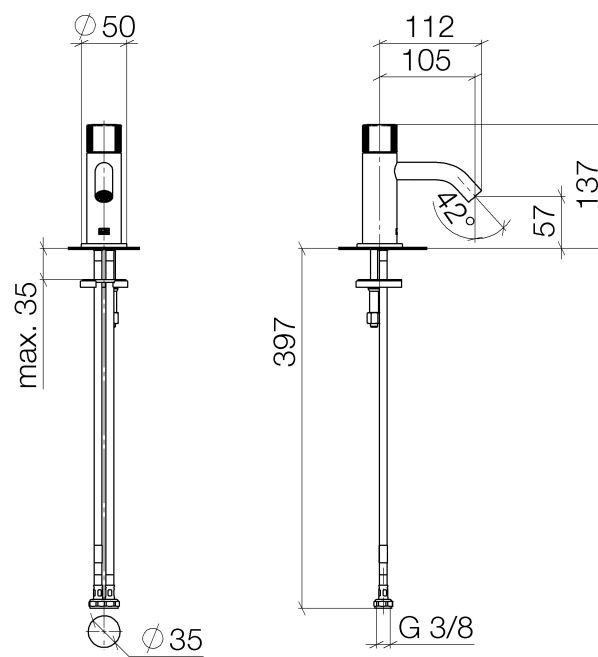

**META Single-lever basin mixer without pop-up waste 105mm**  
Article number: 33525664

**Exploded assembly drawing**

## META Single-lever basin mixer without pop-up waste 105mm

Article number: 33525664

### Order quantity

No.	Article number	Name	Installation quantity
1	092066018ff	handle	1
2	092404532ff	nut	1
3	09141020290	seal	2
4	9090031690090	top	1
5	90110621200ff	spout	1
6	092766006ff	rosette	1
7	09311101290	pin	1
8	0430110380090	fixing set	1
9	0430041000090	hose	2

# META Single-lever basin mixer without pop-up waste 105mm

Article number: 33525664