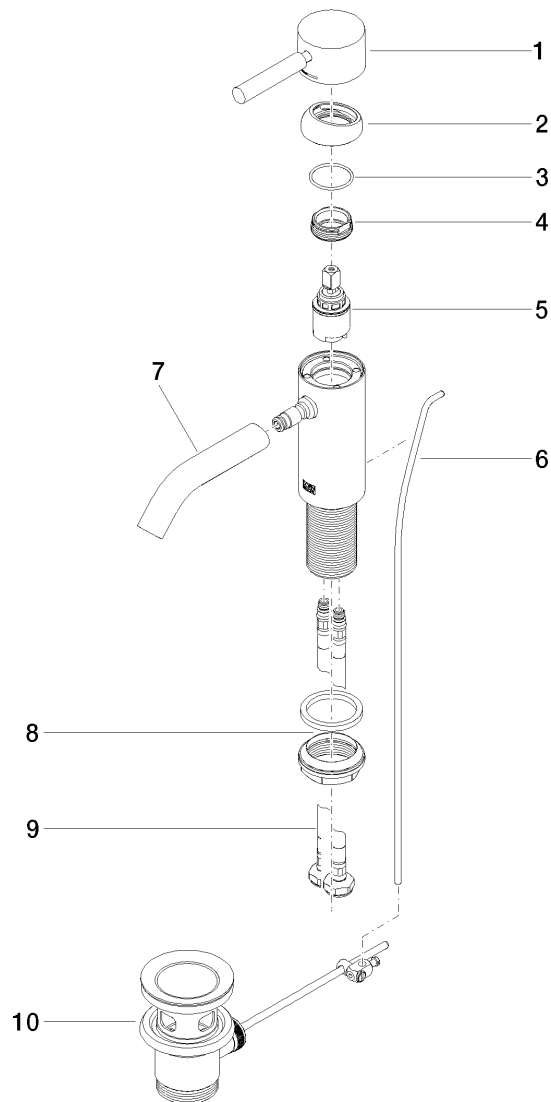

# META Single-lever basin mixer

Article number: 33501660

**Exploded assembly drawing**

## META Single-lever basin mixer

Article number: 33501660

### Order quantity

No.	Article number	Name	Installation quantity
1	90206600200ff	handle	1
2	092830041ff	cover	1
3	09141009190	seal	1
4	09240426690	nut	1
5	9015050440090	cartridge	1
6	093109110ff	pull-rod	1
7	90110620600ff	spout	1
8	0423100440790	fixing set	1
9	0430041000090	hose	2
10	04110100100ff	pop-up waste	1

# META Single-lever basin mixer

Article number: 33501660