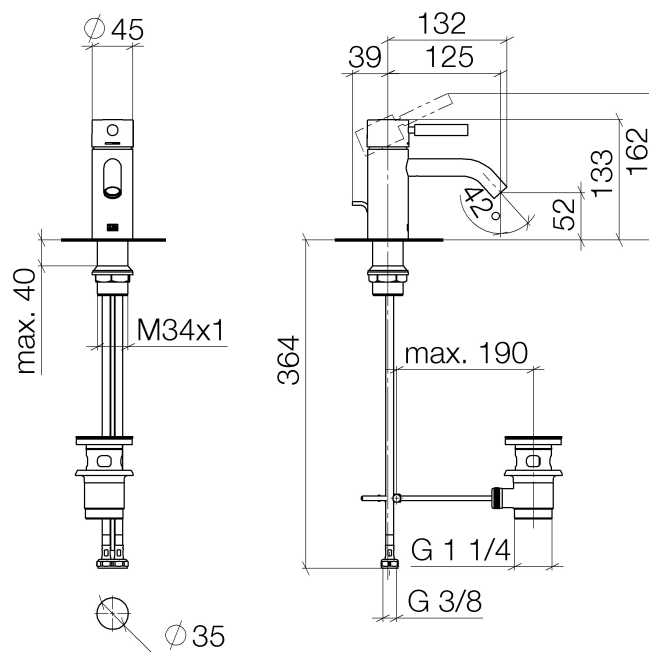

# META Single-lever basin mixer

Article number: 33501660

**Exploded assembly drawing**

## META Single-lever basin mixer

Article number: 33501660

### Order quantity

No.	Article number	Name	Installation quantity
1	90206600200ff	handle	1
2	092830041ff	cover	1
3	09141009190	seal	1
4	09240426690	nut	1
5	9015050440090	cartridge	1
6	093109110ff	pull-rod	1
7	90110620600ff	spout	1
8	0423100440790	fixing set	1
9	0430041000090	hose	2
10	04110100100ff	pop-up waste	1

# META Single-lever basin mixer

Article number: 33501660